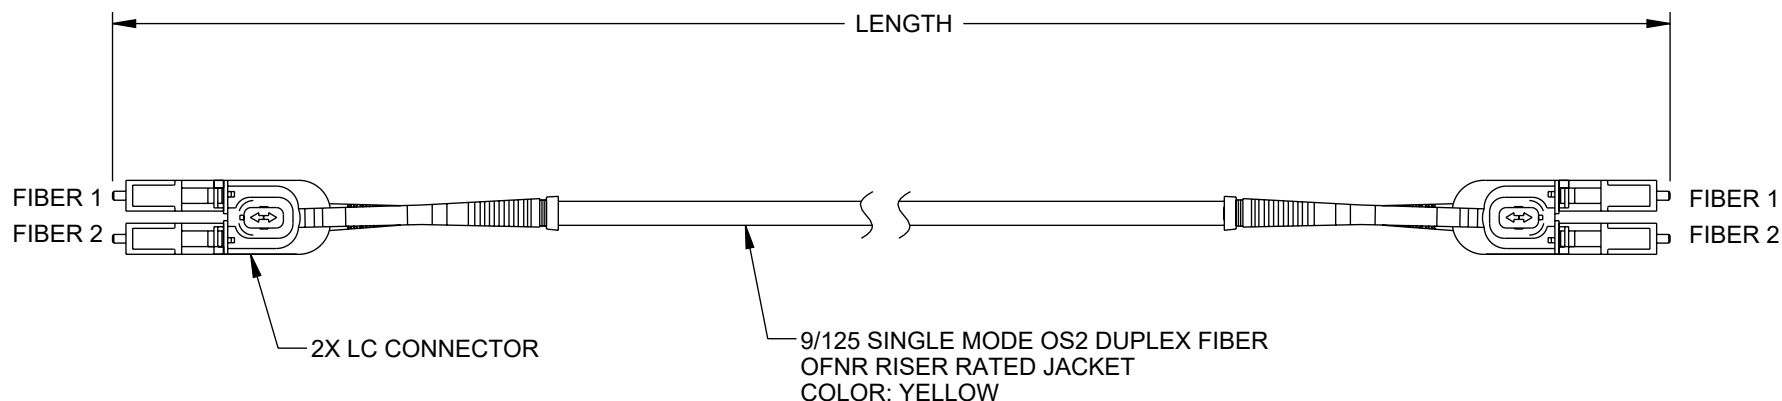

6

5

4

3

2

1

REVISION

ZONE	REV	DESCRIPTION	DATE	CHANGED BY	APPROVED
	A	INITIAL RELEASE	10/23/2023	AKRESOWSKI	PHOSPODAR

F

F

E

E

D

D

C

C

B

B

A

A

ITEM NUMBER	LENGTH IN FEET [METERS]
FCA-LCULCU-UBDS2R-01	3.28 [1]
FCA-LCULCU-UBDS2R-03	9.84 [3]
FCA-LCULCU-UBDS2R-05	16.40 [5]
FCA-LCULCU-UBDS2R-10	32.81 [10]

LENGTH (L)	LENGTH TOLERANCE
$L \leq 3.28 \text{ ft [1 m]}$	$+1.97 [50] / -0$
$3.28 \text{ ft [1 m]} < L \leq 32.81 \text{ ft [10 m]}$	$+3.94 [100] / -0$
$L > 32.81 \text{ ft [10 m]}$	$+1\% * L / -0$

NOTES:

1. LC CONNECTOR ASSEMBLY POLISH TYPE: UPC
2. CONNECTORS ARE INCLUDED WITH DUST CAPS INSTALLED (NOT SHOWN).
3. CABLE ASSEMBLY SHALL BE INDIVIDUALLY PACKAGED IAW L-COM SPECIFICATION PS-0031.

REGULATORY COMPLIANCE:
EU RoHS DIRECTIVE (MOST RECENT RELEASED VERSION).

THE INFORMATION CONTAINED IN THIS DRAWING IS THE SOLE PROPERTY OF INFINITE ELECTRONICS, INC. ANY REPRODUCTION IN PART OR WHOLE WITHOUT THE WRITTEN PERMISSION OF INFINITE ELECTRONICS, INC. IS PROHIBITED. THESE COMMODITIES, TECHNOLOGY OR SOFTWARE WERE EXPORTED FROM THE UNITED STATES IN ACCORDANCE WITH THE EXPORT ADMINISTRATION REGULATIONS. DIVERSION CONTRARY TO U.S. LAW PROHIBITED.

UNLESS OTHERWISE SPECIFIED
LEADING DIMENSIONS ARE INCHES
DIMENSIONS IN [ ] ARE MILLIMETERS

TOLERANCES:
.X = ±.2 [5]   FRACTIONS
.XX = ±.02 [0.5]   ± 1/32
.XXX = ±.005 [0.13]   ANGLES ± 1°

ALL DIMENSIONS ARE FOR REFERENCE ONLY
AND SUBJECT TO CHANGE WITHOUT NOTICE
UN-DIMENSIONED/NON-CRITICAL FEATURES
MAY VARY IN SIZE AND LOCATION
COLORS MAY VARY

L-com®
an INFINIT® brand

Website: www.L-com.com
Phone: 1.800.341.5266 | 1.978.682.6936

INTERPRET ALL DIMENSIONS AND
TOLERANCES PER ASME Y14.5

SCALE	SHEET
NONE	1 OF 1

DESCRIPTION

FIBER OPTIC UNIBOOT PATCH CABLE LC/UPC-LC/UPC
UNIBOOT OS2 SINGLE MODE FIBER RISER RATED JACKET

SIZE	CAGE CODE	DRAWN BY	ITEM NO.	REV
A	43321	AKRESOWSKI	FCA-LCULCU-UBDS2R	A

6

5

4

3

2

1