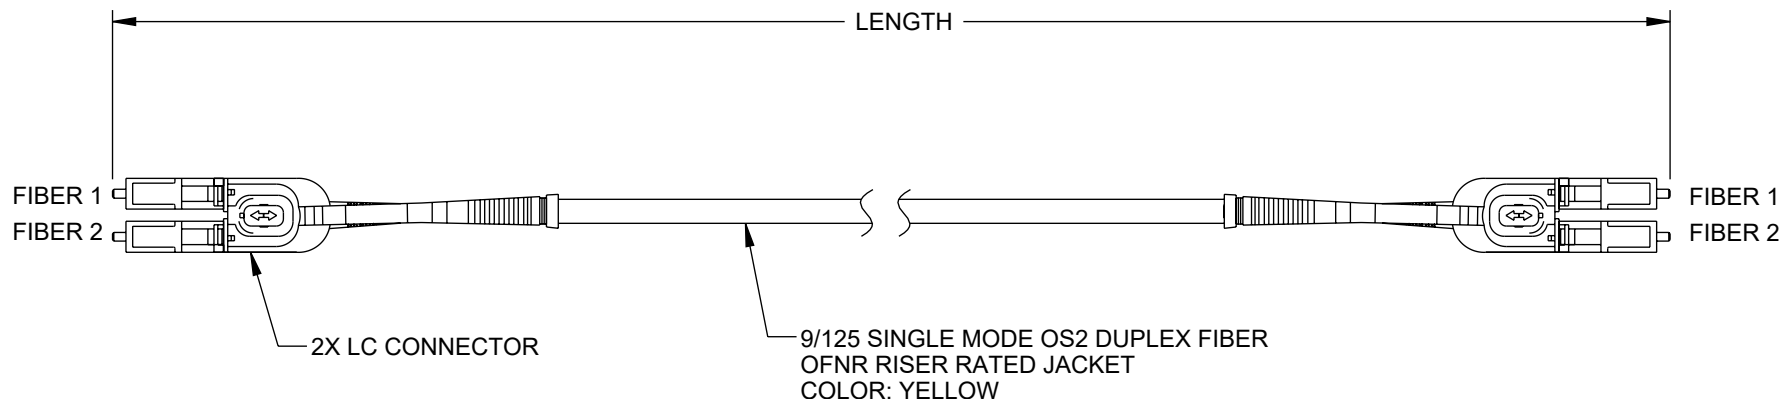

6

5

4

3

2

1

REVISION

ZONE	REV	DESCRIPTION	DATE	CHANGED BY	APPROVED
	A	INITIAL RELEASE	10/23/2023	AKRESOWSKI	PHOSPODAR

F

F

E

E

D

D

ITEM NUMBER	LENGTH IN FEET [METERS]
FCA-LCULCU-UBDS2R-01	3.28 [1]
FCA-LCULCU-UBDS2R-03	9.84 [3]
FCA-LCULCU-UBDS2R-05	16.40 [5]
FCA-LCULCU-UBDS2R-10	32.81 [10]

LENGTH (L)	LENGTH TOLERANCE
$L \leq 3.28 \text{ ft [1 m]}$	$+1.97 [50] / -0$
$3.28 \text{ ft [1 m]} < L \leq 32.81 \text{ ft [10 m]}$	$+3.94 [100] / -0$
$L > 32.81 \text{ ft [10 m]}$	$+1\% * L / -0$

NOTES:

1. LC CONNECTOR ASSEMBLY POLISH TYPE: UPC
2. CONNECTORS ARE INCLUDED WITH DUST CAPS INSTALLED (NOT SHOWN).
3. CABLE ASSEMBLY SHALL BE INDIVIDUALLY PACKAGED IAW L-COM SPECIFICATION PS-0031.

REGULATORY COMPLIANCE:
EU RoHS DIRECTIVE (MOST RECENT RELEASED VERSION).

THE INFORMATION CONTAINED IN THIS DRAWING IS THE SOLE PROPERTY OF INFINITE ELECTRONICS, INC. ANY REPRODUCTION IN PART OR WHOLE WITHOUT THE WRITTEN PERMISSION OF INFINITE ELECTRONICS, INC. IS PROHIBITED. THESE COMMODITIES, TECHNOLOGY OR SOFTWARE WERE EXPORTED FROM THE UNITED STATES IN ACCORDANCE WITH THE EXPORT ADMINISTRATION REGULATIONS. DIVERSION CONTRARY TO U.S. LAW PROHIBITED.

UNLESS OTHERWISE SPECIFIED
LEADING DIMENSIONS ARE INCHES
DIMENSIONS IN [ ] ARE MILLIMETERS

TOLERANCES:
.X = ±.2 [5]   FRACTIONS
.XX = ±.02 [0.5]   ± 1/32
.XXX = ±.005 [0.13]   ANGLES ± 1°

ALL DIMENSIONS ARE FOR REFERENCE ONLY
AND SUBJECT TO CHANGE WITHOUT NOTICE
UN-DIMENSIONED/NON-CRITICAL FEATURES
MAY VARY IN SIZE AND LOCATION
COLORS MAY VARY

L-com®
an INFINIT® brand

Website: www.L-com.com
Phone: 1.800.341.5266 | 1.978.682.6936

INTERPRET ALL DIMENSIONS AND
TOLERANCES PER ASME Y14.5

SCALE	SHEET
NONE	1 OF 1

DESCRIPTION

FIBER OPTIC UNIBOOT PATCH CABLE LC/UPC-LC/UPC
UNIBOOT OS2 SINGLE MODE FIBER RISER RATED JACKET

SIZE	CAGE CODE	DRAWN BY	ITEM NO.	REV
A	43321	AKRESOWSKI	FCA-LCULCU-UBDS2R	A

A

A

6

5

4

3

2

1