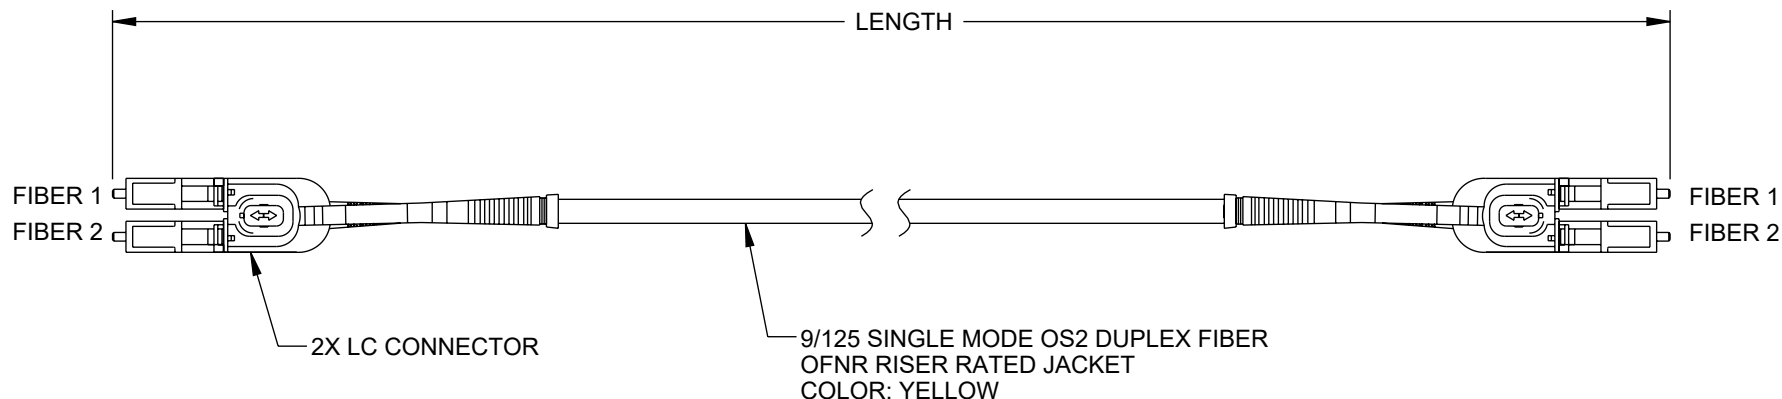

6

5

4

3

2

1

REVISION

ZONE	REV	DESCRIPTION	DATE	CHANGED BY	APPROVED
	A	INITIAL RELEASE	10/23/2023	AKRESOWSKI	PHOSPODAR

F

E

D

C

B

A

ITEM NUMBER	LENGTH IN FEET [METERS]
FCA-LCULCU-UBDS2R-01	3.28 [1]
FCA-LCULCU-UBDS2R-03	9.84 [3]
FCA-LCULCU-UBDS2R-05	16.40 [5]
FCA-LCULCU-UBDS2R-10	32.81 [10]

LENGTH (L)	LENGTH TOLERANCE
$L \leq 3.28 \text{ ft [1 m]}$	$+1.97 [50] / -0$
$3.28 \text{ ft [1 m]} < L \leq 32.81 \text{ ft [10 m]}$	$+3.94 [100] / -0$
$L > 32.81 \text{ ft [10 m]}$	$+1\% * L / -0$

NOTES:

1. LC CONNECTOR ASSEMBLY POLISH TYPE: UPC
2. CONNECTORS ARE INCLUDED WITH DUST CAPS INSTALLED (NOT SHOWN).
3. CABLE ASSEMBLY SHALL BE INDIVIDUALLY PACKAGED IAW L-COM SPECIFICATION PS-0031.

REGULATORY COMPLIANCE:
EU RoHS DIRECTIVE (MOST RECENT RELEASED VERSION).

THE INFORMATION CONTAINED IN THIS DRAWING IS THE SOLE PROPERTY OF INFINITE ELECTRONICS, INC. ANY REPRODUCTION IN PART OR WHOLE WITHOUT THE WRITTEN PERMISSION OF INFINITE ELECTRONICS, INC. IS PROHIBITED. THESE COMMODITIES, TECHNOLOGY OR SOFTWARE WERE EXPORTED FROM THE UNITED STATES IN ACCORDANCE WITH THE EXPORT ADMINISTRATION REGULATIONS. DIVERSION CONTRARY TO U.S. LAW PROHIBITED.

UNLESS OTHERWISE SPECIFIED
LEADING DIMENSIONS ARE INCHES
DIMENSIONS IN [ ] ARE MILLIMETERS

TOLERANCES:
.X = ±.2 [5]   FRACTIONS
.XX = ±.02 [0.5]   ± 1/32
.XXX = ±.005 [0.13]   ANGLES ± 1°

ALL DIMENSIONS ARE FOR REFERENCE ONLY
AND SUBJECT TO CHANGE WITHOUT NOTICE
UN-DIMENSIONED/NON-CRITICAL FEATURES
MAY VARY IN SIZE AND LOCATION
COLORS MAY VARY

L-com
an INFINIT® brand

Website: www.L-com.com
Phone: 1.800.341.5266 | 1.978.682.6936

INTERPRET ALL DIMENSIONS AND
TOLERANCES PER ASME Y14.5

SCALE	SHEET
NONE	1 OF 1

DESCRIPTION

FIBER OPTIC UNIBOOT PATCH CABLE LC/UPC-LC/UPC
UNIBOOT OS2 SINGLE MODE FIBER RISER RATED JACKET

SIZE	CAGE CODE	DRAWN BY	ITEM NO.	REV
A	43321	AKRESOWSKI	FCA-LCULCU-UBDS2R	A

6

5

4

3

2

1