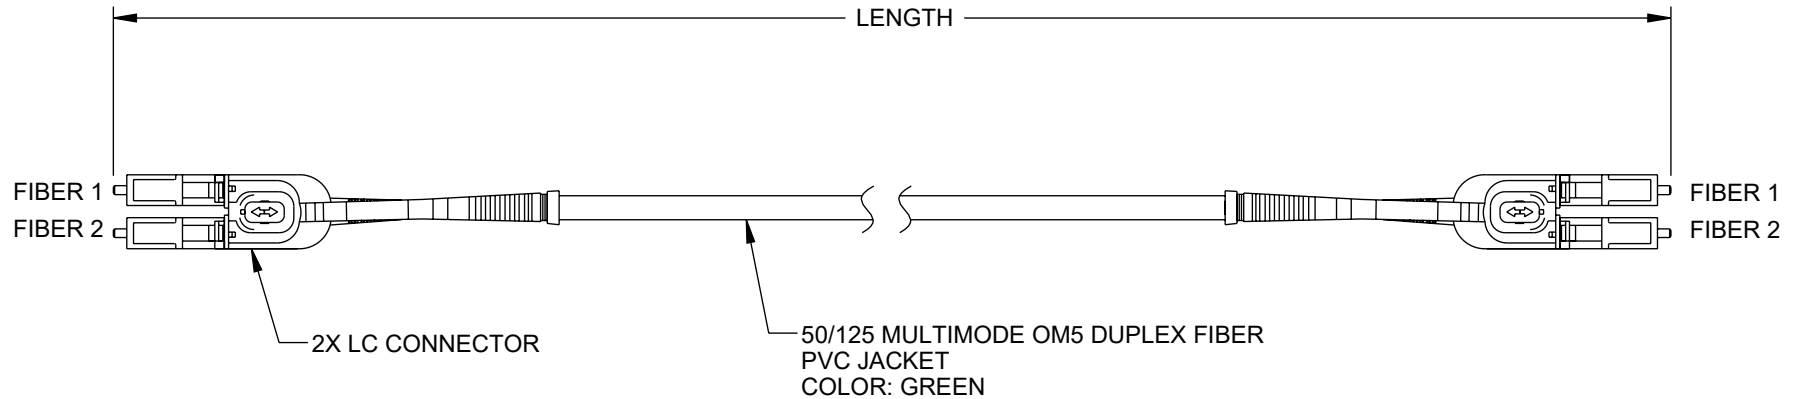

6

5

4

3

2

1

REVISION

ZONE	REV	DESCRIPTION	DATE	CHANGED BY	APPROVED
	A	INITIAL RELEASE	10/23/2023	AKRESOWSKI	PHOSPODAR

F

F

E

E

D

D

C

C

B

B

A

A

ITEM NUMBER	LENGTH IN FEET [METERS]
FCA-LCULCU-UBDM5V-01	3.28 [1]
FCA-LCULCU-UBDM5V-03	9.84 [3]
FCA-LCULCU-UBDM5V-05	16.40 [5]
FCA-LCULCU-UBDM5V-10	32.81 [10]

LENGTH (L)	LENGTH TOLERANCE
$L \leq 3.28 \text{ ft [1 m]}$	$+1.97 [50] / -0$
$3.28 \text{ ft [1 m]} < L \leq 32.81 \text{ ft [10 m]}$	$+3.94 [100] / -0$
$L > 32.81 \text{ ft [10 m]}$	$+1\% * L / -0$

NOTES:

1. LC CONNECTOR ASSEMBLY POLISH TYPE: UPC
2. CONNECTORS ARE INCLUDED WITH DUST CAPS INSTALLED (NOT SHOWN).
3. CABLE ASSEMBLY SHALL BE INDIVIDUALLY PACKAGED IAW L-COM SPECIFICATION PS-0031.

REGULATORY COMPLIANCE:
EU RoHS DIRECTIVE (MOST RECENT RELEASED VERSION).

THE INFORMATION CONTAINED IN THIS DRAWING IS THE SOLE PROPERTY OF INFINITE ELECTRONICS, INC. ANY REPRODUCTION IN PART OR WHOLE WITHOUT THE WRITTEN PERMISSION OF INFINITE ELECTRONICS, INC. IS PROHIBITED. THESE COMMODITIES, TECHNOLOGY OR SOFTWARE WERE EXPORTED FROM THE UNITED STATES IN ACCORDANCE WITH THE EXPORT ADMINISTRATION REGULATIONS. DIVERSION CONTRARY TO U.S. LAW PROHIBITED.

UNLESS OTHERWISE SPECIFIED
LEADING DIMENSIONS ARE INCHES
DIMENSIONS IN [ ] ARE MILLIMETERS

TOLERANCES:
X = ±.2 [5]   FRACTIONS
.XX = ±.02 [0.5]   ± 1/32
.XXX = ±.005 [0.13]   ANGLES ± 1°

ALL DIMENSIONS ARE FOR REFERENCE ONLY
AND SUBJECT TO CHANGE WITHOUT NOTICE.
UN-DIMENSIONED NON-CRITICAL FEATURES
MAY VARY IN SIZE AND LOCATION
COLORS MAY VARY

L-com
an INFINIT@ brand

Website: www.L-com.com
Phone: 1.800.341.5266 | 1.978.682.6936

INTERPRET ALL DIMENSIONS AND
TOLERANCES PER ASME Y14.5

SCALE	SHEET
NONE	1 OF 1

DESCRIPTION

FIBER OPTIC UNIBOOT PATCH CABLE LC/UPC-LC/UPC
UNIBOOT OM5 MULTIMODE FIBER PVC JACKET

SIZE	CAGE CODE	DRAWN BY	ITEM NO.	REV
A	43321	AKRESOWSKI	FCA-LCULCU-UBDM5V	A

6

5

4

3

2

1