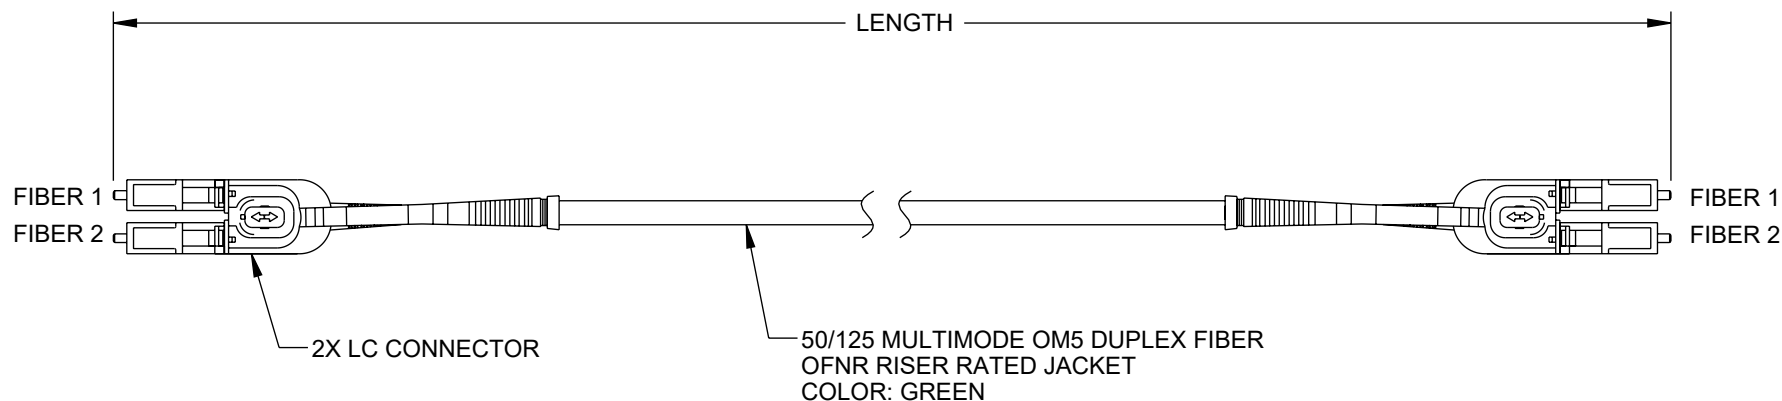

6

5

4

3

2

1

REVISION

ZONE	REV	DESCRIPTION	DATE	CHANGED BY	APPROVED
	A	INITIAL RELEASE	10/23/2023	AKRESOWSKI	PHOSPODAR

F

F

E

E

D

D

C

C

B

B

A

A

ITEM NUMBER	LENGTH IN FEET [METERS]
FCA-LCULCU-UBDM5R-01	3.28 [1]
FCA-LCULCU-UBDM5R-03	9.84 [3]
FCA-LCULCU-UBDM5R-05	16.40 [5]
FCA-LCULCU-UBDM5R-10	32.81 [10]

LENGTH (L)	LENGTH TOLERANCE
$L \leq 3.28 \text{ ft [1 m]}$	$+1.97 [50] / -0$
$3.28 \text{ ft [1 m]} < L \leq 32.81 \text{ ft [10 m]}$	$+3.94 [100] / -0$
$L > 32.81 \text{ ft [10 m]}$	$+1\% * L / -0$

NOTES:

1. LC CONNECTOR ASSEMBLY POLISH TYPE: UPC
2. CONNECTORS ARE INCLUDED WITH DUST CAPS INSTALLED (NOT SHOWN).
3. CABLE ASSEMBLY SHALL BE INDIVIDUALLY PACKAGED IAW L-COM SPECIFICATION PS-0031.

REGULATORY COMPLIANCE:
EU RoHS DIRECTIVE (MOST RECENT RELEASED VERSION).

THE INFORMATION CONTAINED IN THIS DRAWING IS THE SOLE PROPERTY OF INFINITE ELECTRONICS, INC. ANY REPRODUCTION IN PART OR WHOLE WITHOUT THE WRITTEN PERMISSION OF INFINITE ELECTRONICS, INC. IS PROHIBITED. THESE COMMODITIES, TECHNOLOGY OR SOFTWARE WERE EXPORTED FROM THE UNITED STATES IN ACCORDANCE WITH THE EXPORT ADMINISTRATION REGULATIONS. DIVERSION CONTRARY TO U.S. LAW PROHIBITED.

UNLESS OTHERWISE SPECIFIED
LEADING DIMENSIONS ARE INCHES
DIMENSIONS IN [ ] ARE MILLIMETERS

TOLERANCES:
X = ±.2 [5]   FRACTIONS
.XX = ±.02 [0.5]   ± 1/32
.XXX = ±.005 [0.13]   ANGLES ± 1°

ALL DIMENSIONS ARE FOR REFERENCE ONLY
AND SUBJECT TO CHANGE WITHOUT NOTICE
UN-DIMENSIONED/NON-CRITICAL FEATURES
MAY VARY IN SIZE AND LOCATION
COLORS MAY VARY

L-com
an INFINIT® brand

Website: www.L-com.com
Phone: 1.800.341.5266 | 1.978.682.6936

INTERPRET ALL DIMENSIONS AND
TOLERANCES PER ASME Y14.5

SCALE	SHEET
NONE	1 OF 1

DESCRIPTION

FIBER OPTIC UNIBOOT PATCH CABLE LC/UPC-LC/UPC
UNIBOOT OM5 MULTIMODE FIBER RISER RATED JACKET

SIZE	CAGE CODE	DRAWN BY	ITEM NO.	REV
A	43321	AKRESOWSKI	FCA-LCULCU-UBDM5R	A

6

5

4

3

2

1