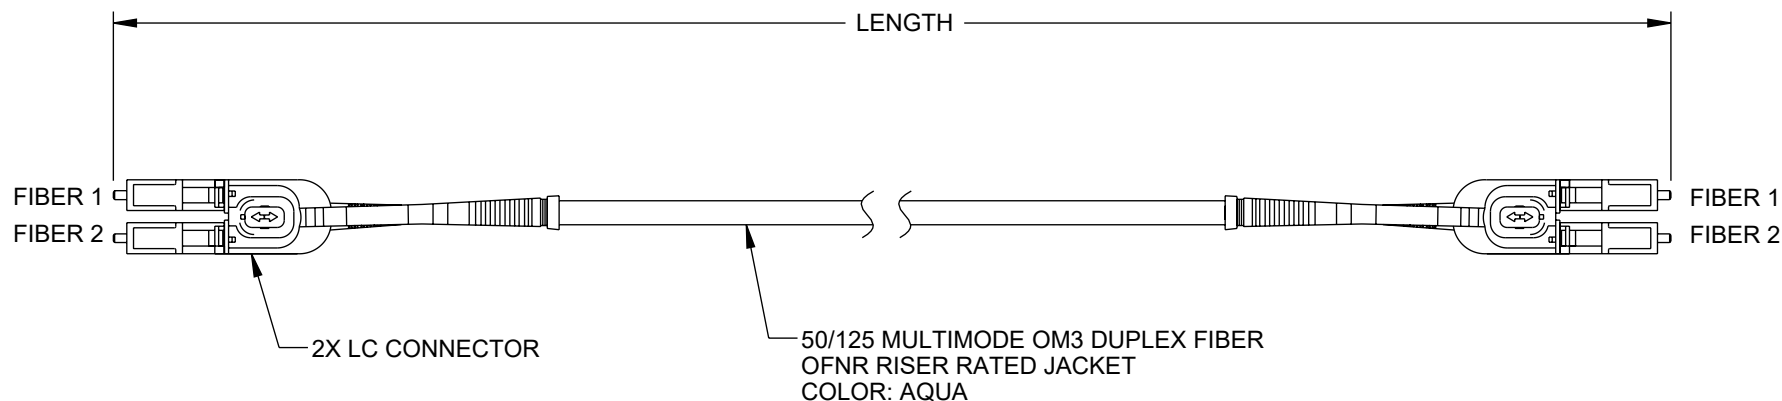

6

5

4

3

2

1

REVISION

ZONE	REV	DESCRIPTION	DATE	CHANGED BY	APPROVED
	A	INITIAL RELEASE	10/23/2023	AKRESOWSKI	PHOSPODAR

F

F

E

E

D

D

C

C

B

B

A

A

ITEM NUMBER	LENGTH IN FEET [METERS]
FCA-LCULCU-UBDM3R-01	3.28 [1]
FCA-LCULCU-UBDM3R-03	9.84 [3]
FCA-LCULCU-UBDM3R-05	16.40 [5]
FCA-LCULCU-UBDM3R-10	32.81 [10]

LENGTH (L)	LENGTH TOLERANCE
$L \leq 3.28 \text{ ft [1 m]}$	$+1.97 [50] / -0$
$3.28 \text{ ft [1 m]} < L \leq 32.81 \text{ ft [10 m]}$	$+3.94 [100] / -0$
$L > 32.81 \text{ ft [10 m]}$	$+1\% * L / -0$

NOTES:

1. LC CONNECTOR ASSEMBLY POLISH TYPE: UPC
2. CONNECTORS ARE INCLUDED WITH DUST CAPS INSTALLED (NOT SHOWN).
3. CABLE ASSEMBLY SHALL BE INDIVIDUALLY PACKAGED IAW L-COM SPECIFICATION PS-0031.

REGULATORY COMPLIANCE:
EU RoHS DIRECTIVE (MOST RECENT RELEASED VERSION).

THE INFORMATION CONTAINED IN THIS DRAWING IS THE SOLE PROPERTY OF INFINITE ELECTRONICS, INC. ANY REPRODUCTION IN PART OR WHOLE WITHOUT THE WRITTEN PERMISSION OF INFINITE ELECTRONICS, INC. IS PROHIBITED. THESE COMMODITIES, TECHNOLOGY OR SOFTWARE WERE EXPORTED FROM THE UNITED STATES IN ACCORDANCE WITH THE EXPORT ADMINISTRATION REGULATIONS. DIVERSION CONTRARY TO U.S. LAW PROHIBITED.

UNLESS OTHERWISE SPECIFIED
LEADING DIMENSIONS ARE INCHES
DIMENSIONS IN [ ] ARE MILLIMETERS

TOLERANCES:
.X = ±.2 [5]   FRACTIONS
.XX = ±.02 [0.5]   ± 1/32
.XXX = ±.005 [0.13]   ANGLES ± 1°

ALL DIMENSIONS ARE FOR REFERENCE ONLY
AND SUBJECT TO CHANGE WITHOUT NOTICE
UN-DIMENSIONED NON-CRITICAL FEATURES
MAY VARY IN SIZE AND LOCATION
COLORS MAY VARY

L-com
an INFINIT® brand

Website: www.L-com.com
Phone: 1.800.341.5266 | 1.978.682.6936

INTERPRET ALL DIMENSIONS AND
TOLERANCES PER ASME Y14.5

SCALE	SHEET
NONE	1 OF 1

DESCRIPTION
FIBER OPTIC UNIBOOT PATCH CABLE LC/UPC-LC/UPC
UNIBOOT OM3 MULTIMODE FIBER RISER RATED JACKET

SIZE	CAGE CODE	DRAWN BY	ITEM NO.	REV
A	43321	AKRESOWSKI	FCA-LCULCU-UBDM3R	A

6

5

4

3

2

1