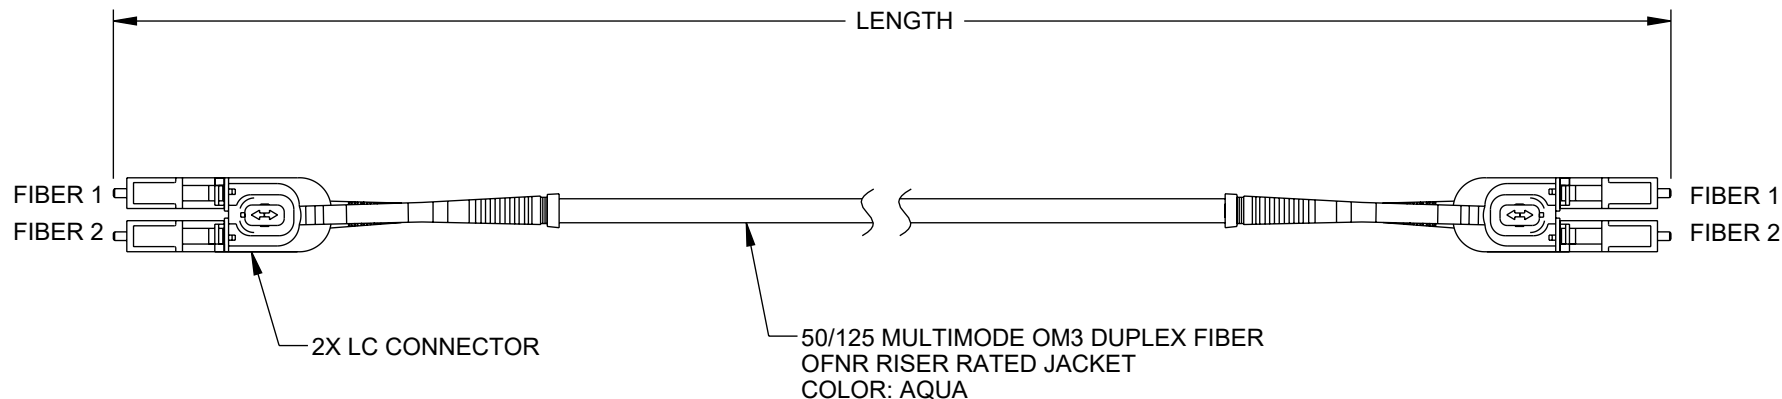

6

5

4

3

2

1

REVISION

ZONE	REV	DESCRIPTION	DATE	CHANGED BY	APPROVED
	A	INITIAL RELEASE	10/23/2023	AKRESOWSKI	PHOSPODAR

F

E

D

C

B

A

ITEM NUMBER	LENGTH IN FEET [METERS]
FCA-LCULCU-UBDM3R-01	3.28 [1]
FCA-LCULCU-UBDM3R-03	9.84 [3]
FCA-LCULCU-UBDM3R-05	16.40 [5]
FCA-LCULCU-UBDM3R-10	32.81 [10]

LENGTH (L)	LENGTH TOLERANCE
$L \leq 3.28 \text{ ft [1 m]}$	$+1.97 [50] / -0$
$3.28 \text{ ft [1 m]} < L \leq 32.81 \text{ ft [10 m]}$	$+3.94 [100] / -0$
$L > 32.81 \text{ ft [10 m]}$	$+1\% * L / -0$

NOTES:

1. LC CONNECTOR ASSEMBLY POLISH TYPE: UPC
2. CONNECTORS ARE INCLUDED WITH DUST CAPS INSTALLED (NOT SHOWN).
3. CABLE ASSEMBLY SHALL BE INDIVIDUALLY PACKAGED IAW L-COM SPECIFICATION PS-0031.

REGULATORY COMPLIANCE:
EU RoHS DIRECTIVE (MOST RECENT RELEASED VERSION).

THE INFORMATION CONTAINED IN THIS DRAWING IS THE SOLE PROPERTY OF INFINITE ELECTRONICS, INC. ANY REPRODUCTION IN PART OR WHOLE WITHOUT THE WRITTEN PERMISSION OF INFINITE ELECTRONICS, INC. IS PROHIBITED. THESE COMMODITIES, TECHNOLOGY OR SOFTWARE WERE EXPORTED FROM THE UNITED STATES IN ACCORDANCE WITH THE EXPORT ADMINISTRATION REGULATIONS. DIVERSION CONTRARY TO U.S. LAW PROHIBITED.

UNLESS OTHERWISE SPECIFIED
LEADING DIMENSIONS ARE INCHES
DIMENSIONS IN [ ] ARE MILLIMETERS

TOLERANCES:
.X = ±.2 [5]   FRACTIONS
.XX = ±.02 [0.5]   ± 1/32
.XXX = ±.005 [0.13]   ANGLES ± 1°

ALL DIMENSIONS ARE FOR REFERENCE ONLY
AND SUBJECT TO CHANGE WITHOUT NOTICE
UN-DIMENSIONED NON-CRITICAL FEATURES
MAY VARY IN SIZE AND LOCATION
COLORS MAY VARY

L-com
an INFINIT® brand

Website: www.L-com.com
Phone: 1.800.341.5266 | 1.978.682.6936

INTERPRET ALL DIMENSIONS AND
TOLERANCES PER ASME Y14.5

SCALE	SHEET
NONE	1 OF 1

DESCRIPTION

FIBER OPTIC UNIBOOT PATCH CABLE LC/UPC-LC/UPC
UNIBOOT OM3 MULTIMODE FIBER RISER RATED JACKET

SIZE	CAGE CODE	DRAWN BY	ITEM NO.	REV
A	43321	AKRESOWSKI	FCA-LCULCU-UBDM3R	A

6

5

4

3

2

1