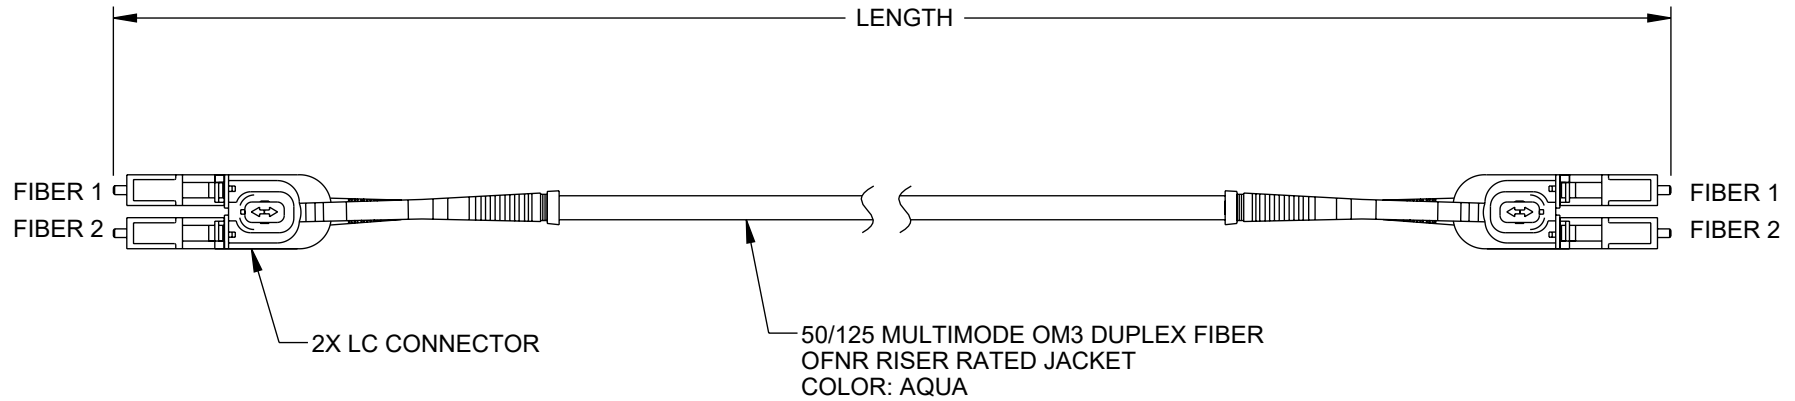

6

5

4

3

2

1

REVISION

ZONE	REV	DESCRIPTION	DATE	CHANGED BY	APPROVED
	A	INITIAL RELEASE	10/23/2023	AKRESOWSKI	PHOSPODAR

F

F

E

E

D

D

C

C

B

B

A

A

ITEM NUMBER	LENGTH IN FEET [METERS]
FCA-LCULCU-UBDM3R-01	3.28 [1]
FCA-LCULCU-UBDM3R-03	9.84 [3]
FCA-LCULCU-UBDM3R-05	16.40 [5]
FCA-LCULCU-UBDM3R-10	32.81 [10]

LENGTH (L)	LENGTH TOLERANCE
$L \leq 3.28 \text{ ft [1 m]}$	$+1.97 [50] / -0$
$3.28 \text{ ft [1 m]} < L \leq 32.81 \text{ ft [10 m]}$	$+3.94 [100] / -0$
$L > 32.81 \text{ ft [10 m]}$	$+1\% * L / -0$

NOTES:

1. LC CONNECTOR ASSEMBLY POLISH TYPE: UPC
2. CONNECTORS ARE INCLUDED WITH DUST CAPS INSTALLED (NOT SHOWN).
3. CABLE ASSEMBLY SHALL BE INDIVIDUALLY PACKAGED IAW L-COM SPECIFICATION PS-0031.

REGULATORY COMPLIANCE:
EU RoHS DIRECTIVE (MOST RECENT RELEASED VERSION).

THE INFORMATION CONTAINED IN THIS DRAWING IS THE SOLE PROPERTY OF INFINITE ELECTRONICS, INC. ANY REPRODUCTION IN PART OR WHOLE WITHOUT THE WRITTEN PERMISSION OF INFINITE ELECTRONICS, INC. IS PROHIBITED. THESE COMMODITIES, TECHNOLOGY OR SOFTWARE WERE EXPORTED FROM THE UNITED STATES IN ACCORDANCE WITH THE EXPORT ADMINISTRATION REGULATIONS. DIVERSION CONTRARY TO U.S. LAW PROHIBITED.

UNLESS OTHERWISE SPECIFIED
LEADING DIMENSIONS ARE INCHES
DIMENSIONS IN [ ] ARE MILLIMETERS

ALL DIMENSIONS ARE FOR REFERENCE ONLY
AND SUBJECT TO CHANGE WITHOUT NOTICE
UN-DIMENSIONED/NON-CRITICAL FEATURES
MAY VARY IN SIZE AND LOCATION
COLORS MAY VARY

L-com®
an INFINIT® brand

Website: www.L-com.com
Phone: 1.800.341.5266 | 1.978.682.6936

INTERPRET ALL DIMENSIONS AND
TOLERANCES PER ASME Y14.5

SCALE	SHEET
NONE	1 OF 1

DESCRIPTION

FIBER OPTIC UNIBOOT PATCH CABLE LC/UPC-LC/UPC
UNIBOOT OM3 MULTIMODE FIBER RISER RATED JACKET

SIZE	CAGE CODE	DRAWN BY	ITEM NO.	REV
A	43321	AKRESOWSKI	FCA-LCULCU-UBDM3R	A

6

5

4

3

2

1