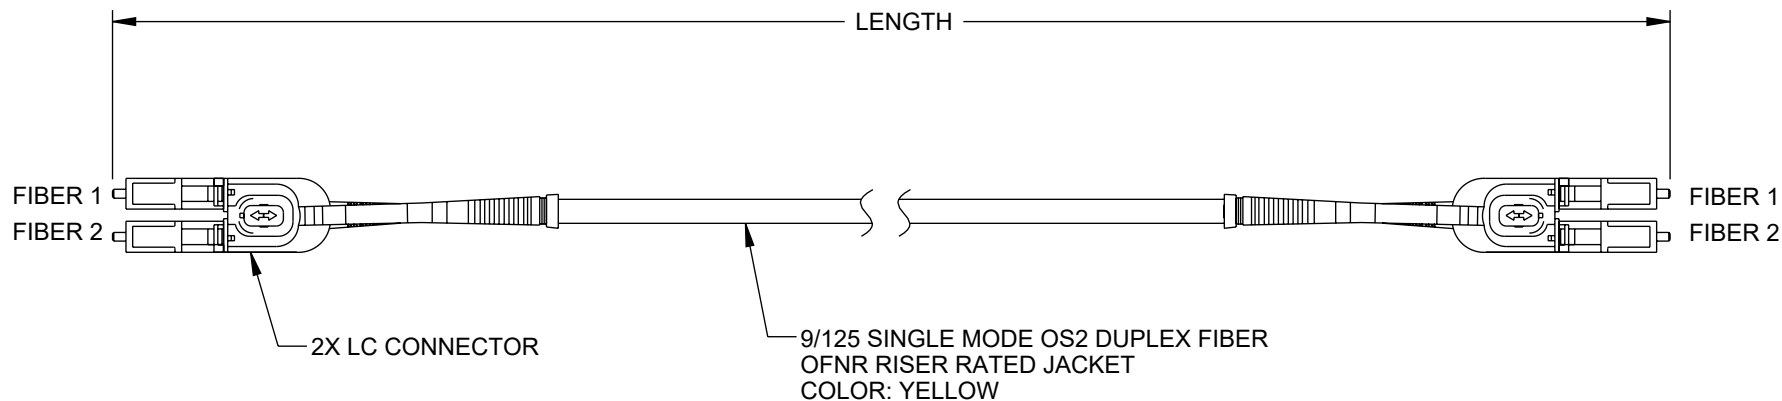

F

E

D

C

B

A

ITEM NUMBER	LENGTH IN FEET [METERS]
FCA-LCALCA-UBDS2R-01	3.28 [1]
FCA-LCALCA-UBDS2R-03	9.84 [3]
FCA-LCALCA-UBDS2R-05	16.40 [5]
FCA-LCALCA-UBDS2R-10	32.81 [10]

LENGTH (L)	LENGTH TOLERANCE
$L \leq 3.28 \text{ ft [1 m]}$	$+1.97 [50] / -0$
$3.28 \text{ ft [1 m]} < L \leq 32.81 \text{ ft [10 m]}$	$+3.94 [100] / -0$
$L > 32.81 \text{ ft [10 m]}$	$+1\% * L / -0$

NOTES:

- LC CONNECTOR ASSEMBLY POLISH TYPE: APC 8°
- CONNECTORS ARE INCLUDED WITH DUST CAPS INSTALLED (NOT SHOWN).
- CABLE ASSEMBLY SHALL BE INDIVIDUALLY PACKAGED IAW L-COM SPECIFICATION PS-0031.

REGULATORY COMPLIANCE:
EU RoHS DIRECTIVE (MOST RECENT RELEASED VERSION).

UNLESS OTHERWISE SPECIFIED
LEADING DIMENSIONS ARE INCHES
DIMENSIONS IN [] ARE MILLIMETERS

TOLERANCES:
X = ±.2 [5] FRACTIONS
XX = ±.02 [0.5] ± 1/32
.XXX = ±.005 [0.13] ANGLES ± 1°

CABLE LENGTH TOLERANCES:
≤12 [305] = +1 [25] / -0
>12 [305] ≤ 60 [1524] = +2 [51] / -0
>60 [1524] ≤ 120 [3048] = +4 [102] / -0
>120 [3048] ≤ 300 [7620] = +6 [152] / -0
>300 [7620] = +5% / -0