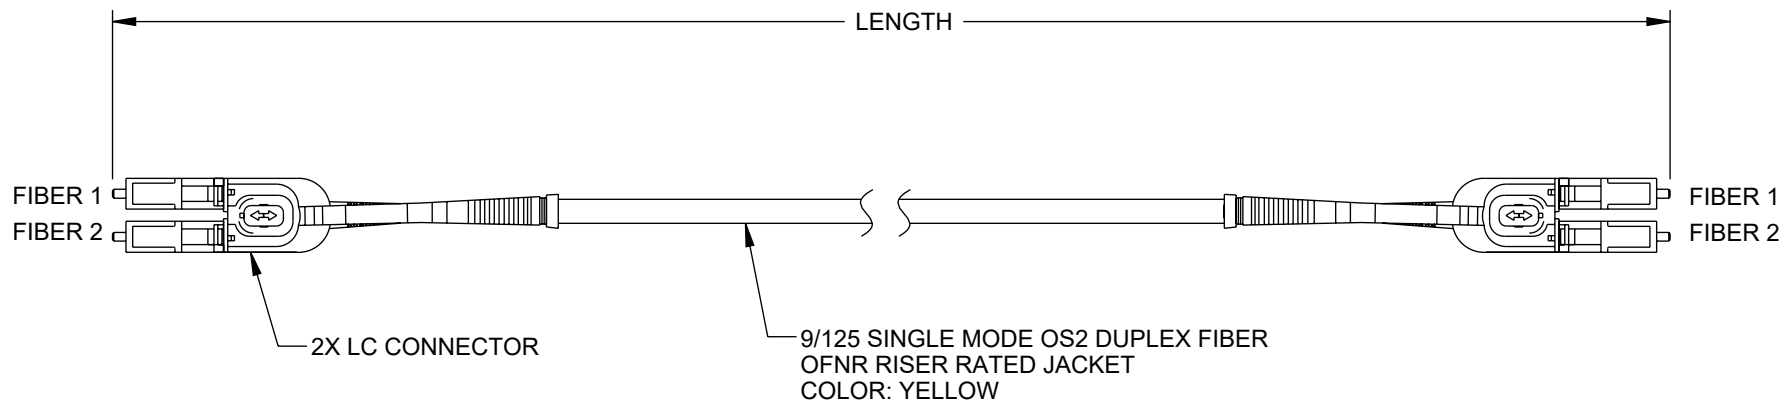

F

F

E

E

D

D

ITEM NUMBER	LENGTH IN FEET [METERS]
FCA-LCALCA-UBDS2R-01	3.28 [1]
FCA-LCALCA-UBDS2R-03	9.84 [3]
FCA-LCALCA-UBDS2R-05	16.40 [5]
FCA-LCALCA-UBDS2R-10	32.81 [10]

LENGTH (L)	LENGTH TOLERANCE
$L \leq 3.28 \text{ ft [1 m]}$	$+1.97 [50] / -0$
$3.28 \text{ ft [1 m]} < L \leq 32.81 \text{ ft [10 m]}$	$+3.94 [100] / -0$
$L > 32.81 \text{ ft [10 m]}$	$+1\% * L / -0$

NOTES:

- LC CONNECTOR ASSEMBLY POLISH TYPE: APC 8°
- CONNECTORS ARE INCLUDED WITH DUST CAPS INSTALLED (NOT SHOWN).
- CABLE ASSEMBLY SHALL BE INDIVIDUALLY PACKAGED IAW L-COM SPECIFICATION PS-0031.

REGULATORY COMPLIANCE:
EU RoHS DIRECTIVE (MOST RECENT RELEASED VERSION).

UNLESS OTHERWISE SPECIFIED
LEADING DIMENSIONS ARE INCHES
DIMENSIONS IN [] ARE MILLIMETERS

TOLERANCES:
X = ±.2 [5] FRACTIONS
XX = ±.02 [0.5] ± 1/32
.XXX = ±.005 [0.13] ANGLES ± 1°

CABLE LENGTH TOLERANCES:
≤12 [305] = +1 [25] / -0
>12 [305] ≤ 60 [1524] = +2 [51] / -0
>60 [1524] ≤ 120 [3048] = +4 [102] / -0
>120 [3048] ≤ 300 [7620] = +6 [152] / -0
>300 [7620] = +5% / -0