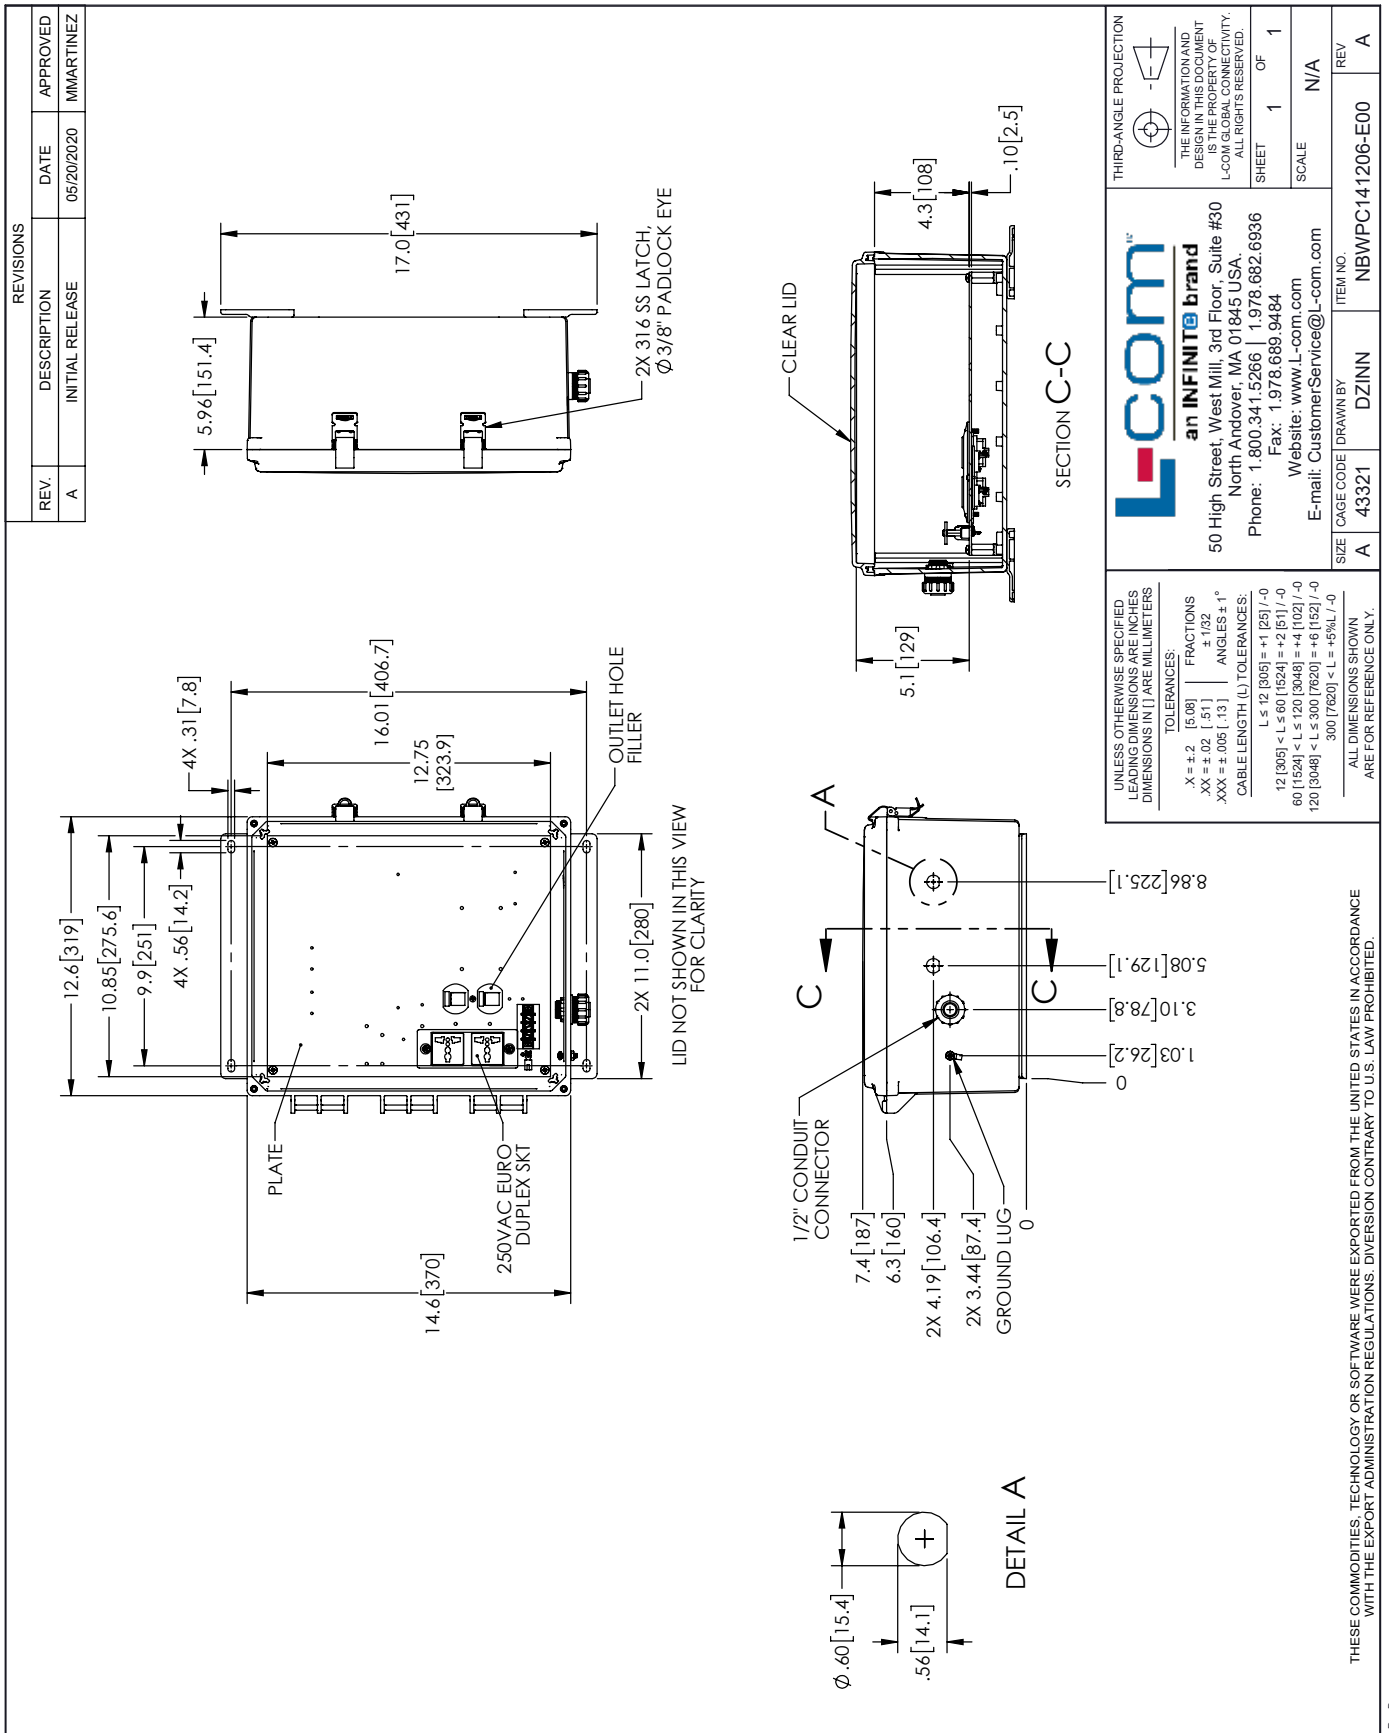

L-com CAD Drawing

REVISIONS			
REV.	DESCRIPTION	DATE	APPROVED
A	INITIAL RELEASE	05/20/2020	MMARTINEZ

THIRD-ANGLE PROJECTION

THE INFORMATION AND DESIGN IN THIS DOCUMENT IS THE PROPERTY OF L-COM GLOBAL CONNECTIVITY. ALL RIGHTS RESERVED.

SHEET 1 OF 1

SCALE N/A

REV A

ITEM NO. NBWPC141206-E00

SIZE A

CAGE CODE 43321

DRAWN BY DZINN

PHONE: 1.800.341.5266 | 1.978.682.6936

FAX: 1.978.689.9484

WEBSITE: www.L-com.com

E-MAIL: CustomerService@L-com.com

UNLESS OTHERWISE SPECIFIED LEADING DIMENSIONS ARE INCHES DIMENSIONS IN [ ] ARE MILLIMETERS

TOLERANCES:

X = +.2 | 15.081 | FRACTIONS
XX = +.02 | 1.51 |
XXX = +.005 | .131 | ANGLES ± 1°

CABLE LENGTH (L) TOLERANCES:

L ≤ 12 [305] = +1 [25] / -0
12 [305] < L ≤ 60 [1524] = +2 [51] / -0
60 [1524] < L ≤ 120 [3048] = +4 [102] / -0
120 [3048] < L ≤ 300 [7620] = +6 [152] / -0
300 [7620] < L = +5% / -0

ALL DIMENSIONS SHOWN ARE FOR REFERENCE ONLY.

THESE COMMODITIES, TECHNOLOGY OR SOFTWARE WERE EXPORTED FROM THE UNITED STATES IN ACCORDANCE WITH THE EXPORT ADMINISTRATION REGULATIONS. DIVERSION CONTRARY TO U.S. LAW PROHIBITED.

T-Rev D