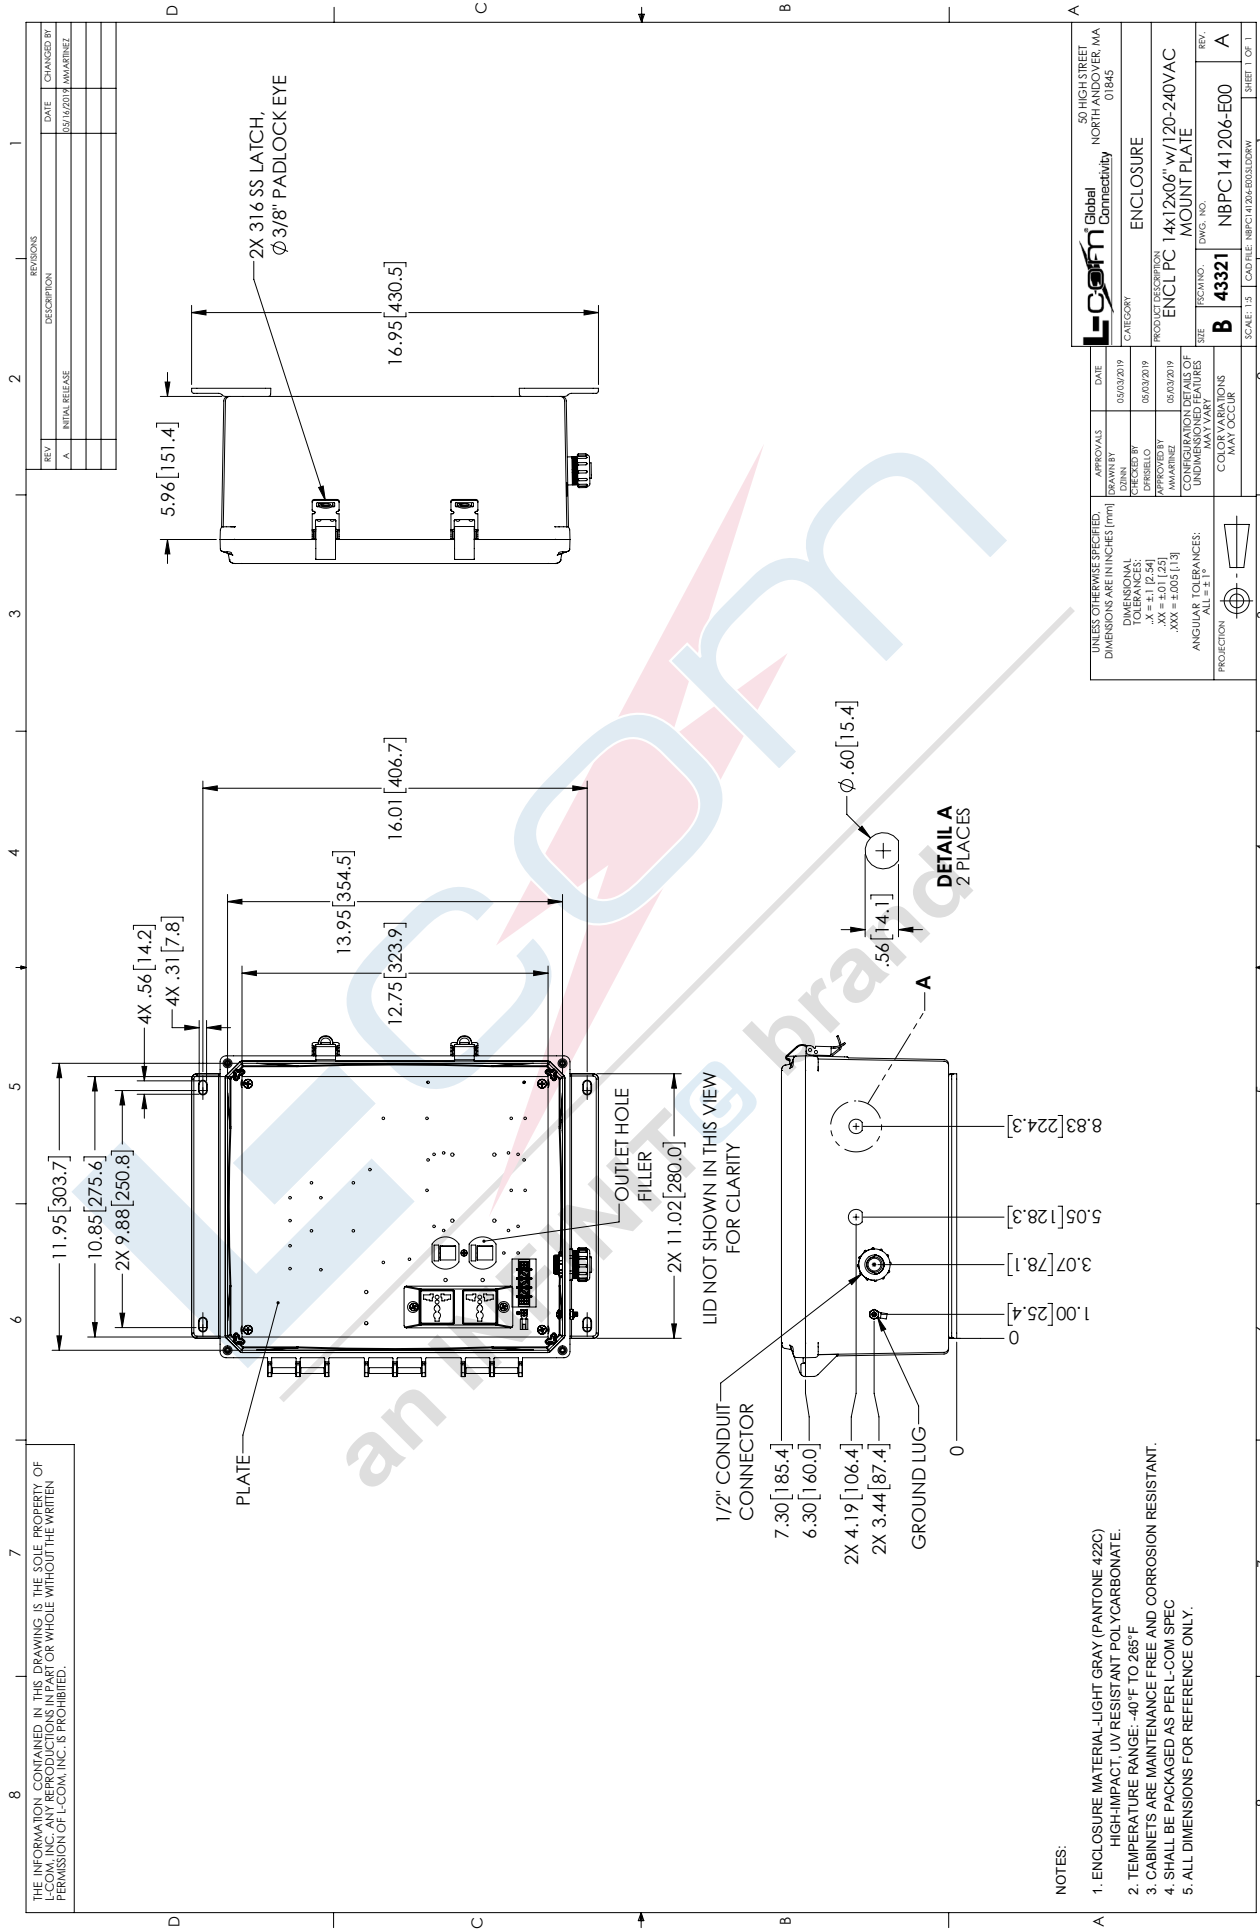

NBPC141206-E00 CAD Drawing

14x12x06 Polycarbonate Weatherproof Outdoor IP66 NEMA 4X Enclosure, 120-240VAC Universal Outlet Mount Plate Dark Gray

L-com Global Connectivity	50 HIGH STREET NORTH ANDOVER, MA 01845
ENCLOSURE	
PRODUCT DESCRIPTION	ENCL PC 14x12x06" w/120-240VAC MOUNT PLATE
SIZE	ENCLOSURE
REV.	DWG. NO.
B	43321
NBPC141206-E00	
SCALE: 1:1	SHEET: 15