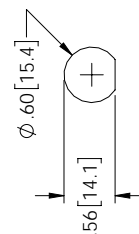

DETAIL A

THIRD-ANGLE PROJECTION

THE INFORMATION AND DESIGN IN THIS DOCUMENT IS THE PROPERTY OF L-COM GLOBAL CONNECTIVITY. ALL RIGHTS RESERVED.

SHEET 1 OF 1

SCALE N/A

www.L-com.com | e-mail: CustomerService@L-com.com

SIZE CAGE CODE DRAWN BY PART NUMBER

A 43321 DZINN NBPC141206-10F-1 REV B

L-com
an INFINITE brand

50 High Street, West Mill, 3rd Floor, Suite #30
North Andover, MA 01845 USA
Phone: 1.800.341.5266 | 1.978.682.6936
Fax: 1.978.689.9484

UNLESS OTHERWISE SPECIFIED LEADING DIMENSIONS ARE INCHES DIMENSIONS IN [ ] ARE MILLIMETERS

TOLERANCES:
X = ±.2 [5.08] FRACTIONS
XX = ±.02 [.51] ANGLES ± 1°
XXX = ±.006 [.15]

OVERALL CABLE LENGTH (L) TOLERANCES:
L ≤ 12 [305] = +1 [25] / -0
12 [305] < L ≤ 60 [1524] = +2 [51] / -0
60 [1524] < L ≤ 120 [3048] = +4 [102] / -0
120 [3048] < L ≤ 300 [7620] = +6 [152] / -0
300 [7620] < L = +5%L / -0

ALL DIMENSIONS SHOWN ARE FOR REFERENCE ONLY.

THESE COMMODITIES, TECHNOLOGY OR SOFTWARE WERE EXPORTED FROM THE UNITED STATES IN ACCORDANCE WITH THE EXPORT ADMINISTRATION REGULATIONS. DIVERSION CONTRARY TO U.S. LAW PROHIBITED.