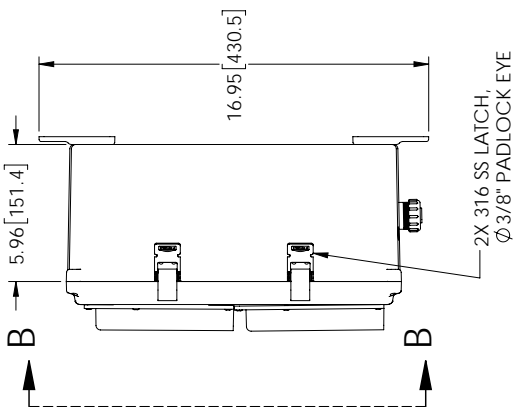

NBPC141206-10F-1 CAD Drawing

14x12x06 Polycarbonate Weatherproof Outdoor IP24 NEMA 3R Enclosure,
120VAC Mount Plate Mechanical Thermostat 85F Turn on Fan Dark Gray

REV.	DESCRIPTION	DATE	APPROVED
B	ECN 10133	10/02/2019	MMARTINEZ

REV.	DESCRIPTION	DATE	APPROVED
B	ECN 10133	10/02/2019	MMARTINEZ

LID NOT SHOWN IN THIS VIEW FOR CLARITY