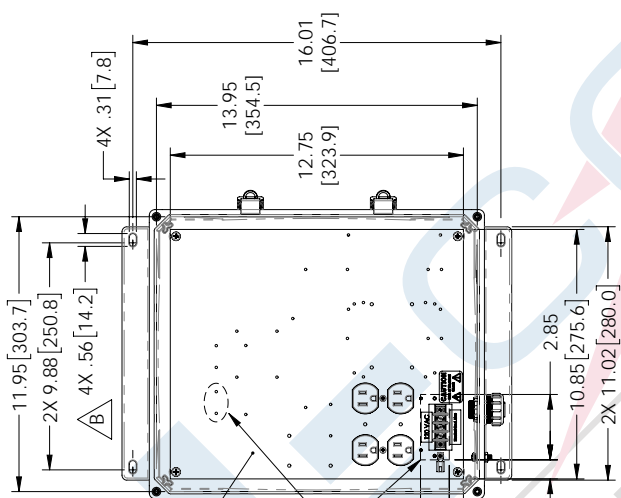

NBPC141206-10F-1 CAD Drawing

14x12x06 Polycarbonate Weatherproof Outdoor IP24 NEMA 3R Enclosure,
120VAC Mount Plate Mechanical Thermostat 85F Turn on Fan Dark Gray

REV.	DESCRIPTION	DATE	APPROVED
B	ECN 10133	10/02/2019	MMARTINEZ

REV.	DESCRIPTION	DATE	APPROVED
B	ECN 10133	10/02/2019	MMARTINEZ

LID NOT SHOWN IN THIS VIEW FOR CLARITY