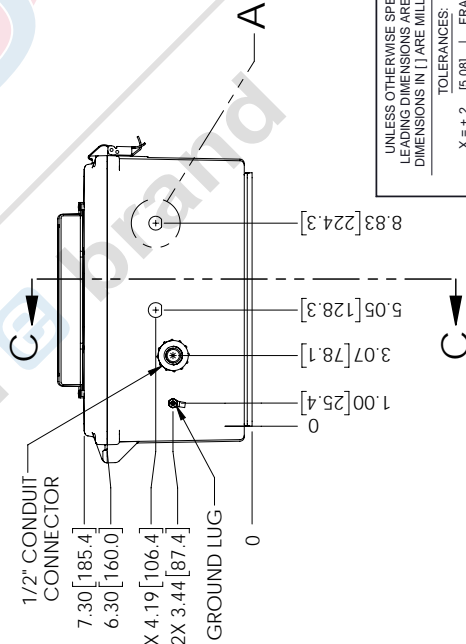

THIRD-ANGLE PROJECTION

THE INFORMATION AND DESIGN IN THIS DOCUMENT IS THE PROPERTY OF L-COM GLOBAL CONNECTIVITY. ALL RIGHTS RESERVED.

SHEET 1 OF 1

SCALE N/A

www.L-com.com | e-mail: CustomerService@L-com.com

SIZE CAGE CODE DRAWN BY PART NUMBER

A 43321 DZINN NBPC141206-10F-1 REV B

L-com
an INFINITE brand

50 High Street, West Mill, 3rd Floor, Suite #30
North Andover, MA 01845 USA
Phone: 1.800.341.5266 | 1.978.682.6936
Fax: 1.978.689.9484

UNLESS OTHERWISE SPECIFIED LEADING DIMENSIONS ARE INCHES DIMENSIONS IN [ ] ARE MILLIMETERS

TOLERANCES:
X = ±.2 [5.08] FRACTIONS
XX = ±.02 [.51] ANGLES ± 1°
XXX = ±.006 [.15]

OVERALL CABLE LENGTH (L) TOLERANCES:
L ≤ 12 [305] = +1 [25] / -0
12 [305] < L ≤ 60 [1524] = +2 [51] / -0
60 [1524] < L ≤ 120 [3048] = +4 [102] / -0
120 [3048] < L ≤ 300 [7620] = +6 [152] / -0
300 [7620] < L = +5%L / -0

ALL DIMENSIONS SHOWN ARE FOR REFERENCE ONLY.

THESE COMMODITIES, TECHNOLOGY OR SOFTWARE WERE EXPORTED FROM THE UNITED STATES IN ACCORDANCE WITH THE EXPORT ADMINISTRATION REGULATIONS. DIVERSION CONTRARY TO U.S. LAW PROHIBITED.