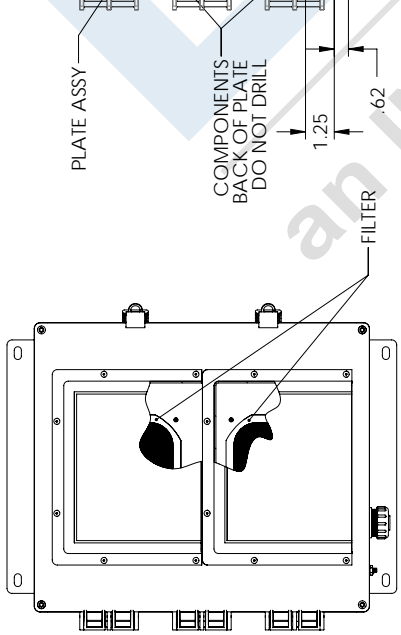

NBPC141206-10F-1 CAD Drawing

14x12x06 Polycarbonate Weatherproof Outdoor IP24 NEMA 3R Enclosure,
120VAC Mount Plate Mechanical Thermostat 85F Turn on Fan Dark Gray

REV.	DESCRIPTION	DATE	APPROVED
B	ECN 10133	10/02/2019	MMARTINEZ

REV.	DESCRIPTION	DATE	APPROVED
B	ECN 10133	10/02/2019	MMARTINEZ

LID NOT SHOWN IN THIS VIEW FOR CLARITY

VIEW B-B

THIRD-ANGLE PROJECTION

THE INFORMATION AND DESIGN IN THIS DOCUMENT IS THE PROPERTY OF L-COM GLOBAL CONNECTIVITY. ALL RIGHTS RESERVED.

SHEET 1 OF 1

SCALE N/A

www.L-com.com | e-mail: CustomerService@L-com.com

SIZE CAGE CODE DRAWN BY PART NUMBER

A 43321 DZINN NBPC141206-10F-1 REV B

L-com
an INFINITE brand

50 High Street, West Mill, 3rd Floor, Suite #30
North Andover, MA 01845 USA
Phone: 1.800.341.5266 | 1.978.682.6936
Fax: 1.978.689.9484

UNLESS OTHERWISE SPECIFIED LEADING DIMENSIONS ARE INCHES DIMENSIONS IN [ ] ARE MILLIMETERS

TOLERANCES:
X = ±.2 [5.08] FRACTIONS
XX = ±.02 [.51] ANGLES ± 1°
XXX = ±.006 [.15]

OVERALL CABLE LENGTH (L) TOLERANCES:
L ≤ 12 [305] = +1 [25] / -0
12 [305] < L ≤ 60 [1524] = +2 [51] / -0
60 [1524] < L ≤ 120 [3048] = +4 [102] / -0
120 [3048] < L ≤ 300 [7620] = +6 [152] / -0
300 [7620] < L = +5%L / -0

ALL DIMENSIONS SHOWN ARE FOR REFERENCE ONLY.

THESE COMMODITIES, TECHNOLOGY OR SOFTWARE WERE EXPORTED FROM THE UNITED STATES IN ACCORDANCE WITH THE EXPORT ADMINISTRATION REGULATIONS. DIVERSION CONTRARY TO U.S. LAW PROHIBITED.