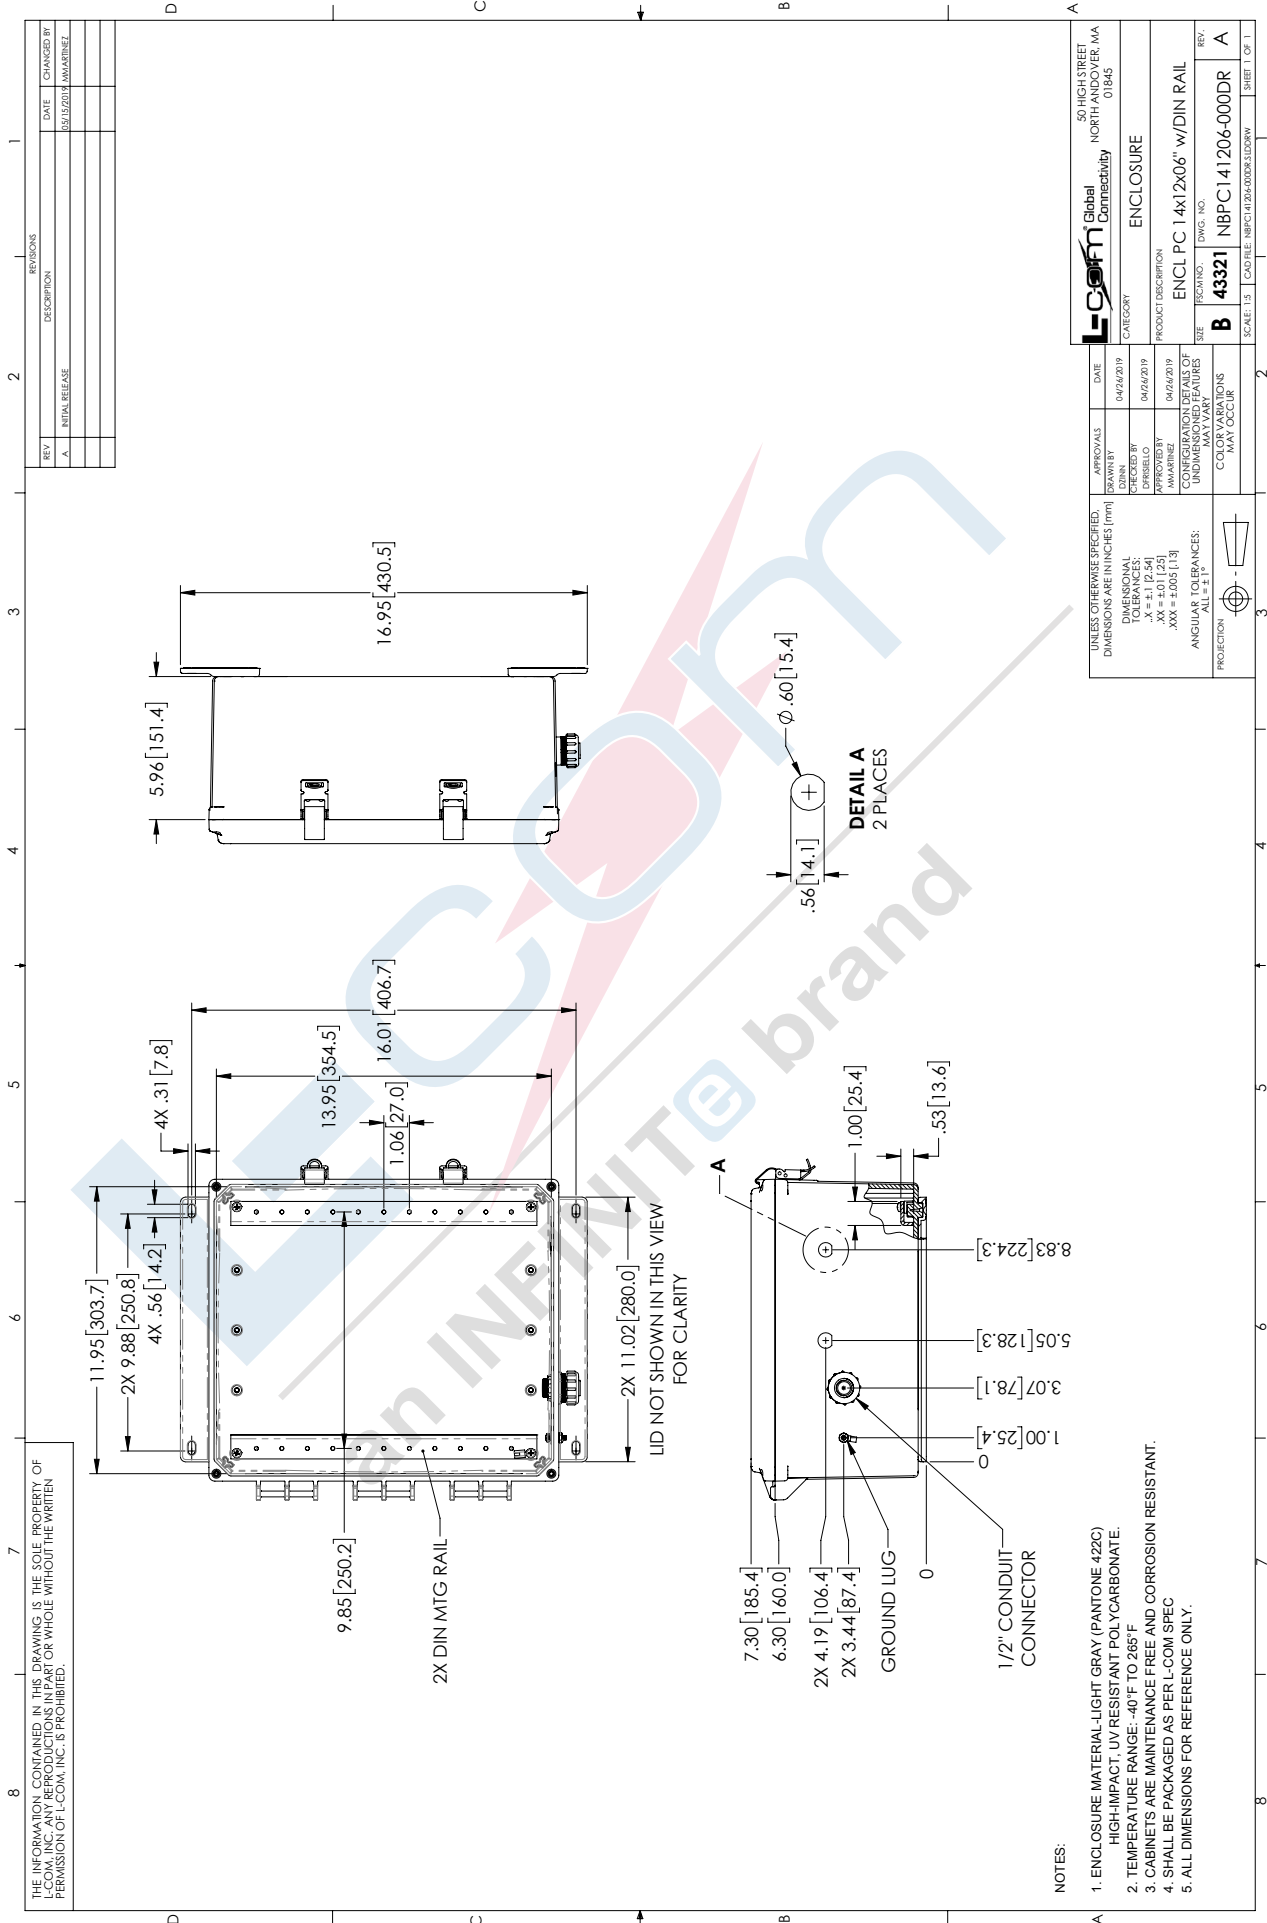

14x12x06 Polycarbonate Weatherproof Outdoor IP66 NEMA 4X Enclosure, DIN Rail Mount Dark Gray

NEMA Enclosures Technical Data Sheet

NBPC141206-000DR

Features

- High-Impact, UV Resistant Polycarbonate (Dark Gray)
- Stainless steel latches with padlock eye
- NEMA Type 4X / IP66* rated (includes (4x) optional lid corner screws**)
- Fully gasketed lid & user installed wall mounting brackets
- Includes Mounting Rails for DIN3 Rails and DIN modules in the Enclosure

Size

Outer Height	14.6 in	[370.84 mm]
Outer Width	12.6 in	[320.04 mm]
Outer Depth	7.4 in	[187.96 mm]
Inner Height	13.7 in	[347.98 mm]
Inner Width	11.7 in	[297.18 mm]
Inner Depth	5.9 in	[149.86 mm]
Weight	8 lbs	[3.63 kg]
Enclosure Material	Polycarbonate	

REV	DESCRIPTION	DATE	CHANGES BY
A	INITIAL RELEASE	05/15/2019	MMARINEZ

APPROVALS	DATE	UNLESS OTHERWISE SPECIFIED, DIMENSIONS ARE IN INCHES (MM)
DRAWN BY	04/24/2019	DIMENSIONAL TOLERANCES:
CHECKED BY	04/24/2019	.XX = ±0.1 [2.5]
APPROVED BY	04/24/2019	.XXX = ±0.05 [1.3]
CONFIGURATION OF ALL OF UNDIMENSIONED FEATURES MAY VARY		ANGULAR TOLERANCES: ALL = ±1°
COLOR VARIATIONS MAY OCCUR		PROJECTION: - - - - -