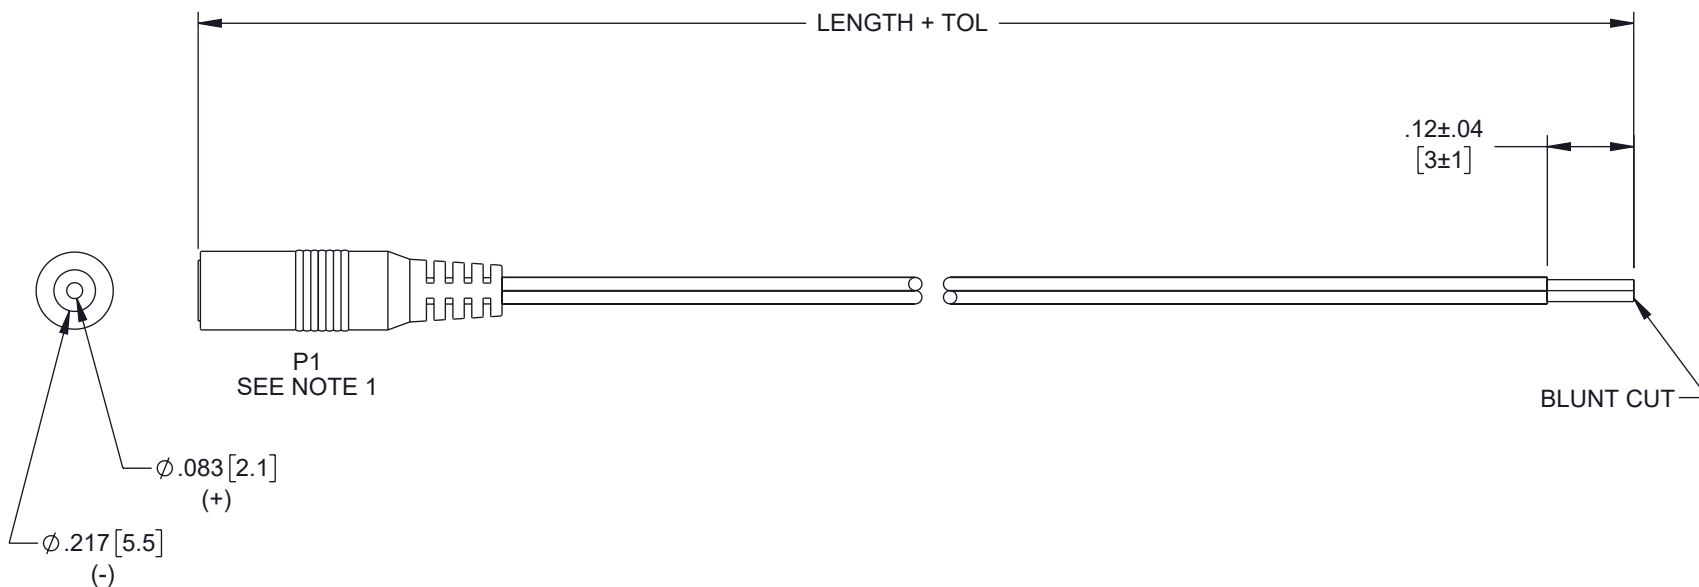

6

5

4

3

2

1

REVISION

ZONE	REV	DESCRIPTION	DATE	CHANGED BY	APPROVED
	A	INITIAL RELEASE	02/08/2024	AKRESOWSKI	GUTTADAURO

F

E

D

C

B

A

P1
SEE NOTE 1

BLUNT CUT

WIRING MAP

P1	OPEN
(+) -----	RED -----
(-) -----	BLK -----

ITEM NO.

LENGTH

TOLERANCE

50-161-1FT	12 [305]	+1.4 [35] / -.6 [15]
50-161-2FT	24 [610]	+1.4 [35] / -.6 [15]
50-161-3FT	36 [914]	+1.4 [35] / -.6 [15]

NOTES:

1. **MATERIAL:**
   CABLE: 22 AWG, 2 CONDUCTORS,
   PVC JACKET OD: .071 X .142 ±.006 [1.8 X 3.6 ±0.15]
   MARKING: AWM 2468 80°C 300V 22AWG*2C VW-1
   P1 PLUG: DC Ø5.5 X 2.1 mm FEMALE, NICKEL PLATED
   SHELL, INSULATOR COLOR: BLACK
   MOLDED PVC BOOT.

1. **ELECTRICAL TEST:**
   100% OPEN SHORT AND MISS WIRE TEST.
   CONDUCTIVE RESISTANCE: 0.2 Ω MAX.
   INSULATION RESISTANCE: 10 MΩ MIN AT 300V DC.

REGULATORY COMPLIANCE:
EU RoHS DIRECTIVE (MOST RECENT RELEASED VERSION).

THE INFORMATION CONTAINED IN THIS DRAWING IS THE SOLE PROPERTY OF INFINITE ELECTRONICS, INC. ANY REPRODUCTION IN PART OR WHOLE WITHOUT THE WRITTEN PERMISSION OF INFINITE ELECTRONICS, INC. IS PROHIBITED. THESE COMMODITIES, TECHNOLOGY OR SOFTWARE WERE EXPORTED FROM THE UNITED STATES IN ACCORDANCE WITH THE EXPORT ADMINISTRATION REGULATIONS. DIVERSION CONTRARY TO U.S. LAW PROHIBITED.

UNLESS OTHERWISE SPECIFIED
LEADING DIMENSIONS ARE INCHES
DIMENSIONS IN [ ] ARE MILLIMETERS

TOLERANCES:
X = ±.2 [5]   FRACTIONS
XX = ±.02 [0.5]   ± 1/32
.XXX = ±.005 [0.13]   ANGLES ± 1°

CABLE LENGTH TOLERANCES:
≤12 [305] = +1 [25] / -0
>12 [305] ≤ 60 [1524] = +2 [51] / -0
>60 [1524] ≤ 120 [3048] = +4 [102] / -0
>120 [3048] ≤ 300 [7620] = +6 [152] / -0
>300 [7620] = +5% / -0

ALL DIMENSIONS ARE FOR REFERENCE ONLY
AND SUBJECT TO CHANGE WITHOUT NOTICE.
UN-DIMENSIONED NON-CRITICAL FEATURES
MAY VARY IN SIZE AND LOCATION
COLORS MAY VARY

Show Me™
CABLES

an INFINIT® brand

Website: www.ShowMeCables.com
Phone: 1.888.519.9505

INTERPRET ALL DIMENSIONS AND
TOLERANCES PER ASME Y14.5

SCALE   SHEET

NONE   1 OF 1

DESCRIPTION

DC CA, 5.5mm/2.1mm F TO OPEN

SIZE	CAGE CODE	DRAWN BY	ITEM NO.	REV
A	3SVT8	AKRESOWSKI	50-161-XXX	A

6

5

4

3

2

1