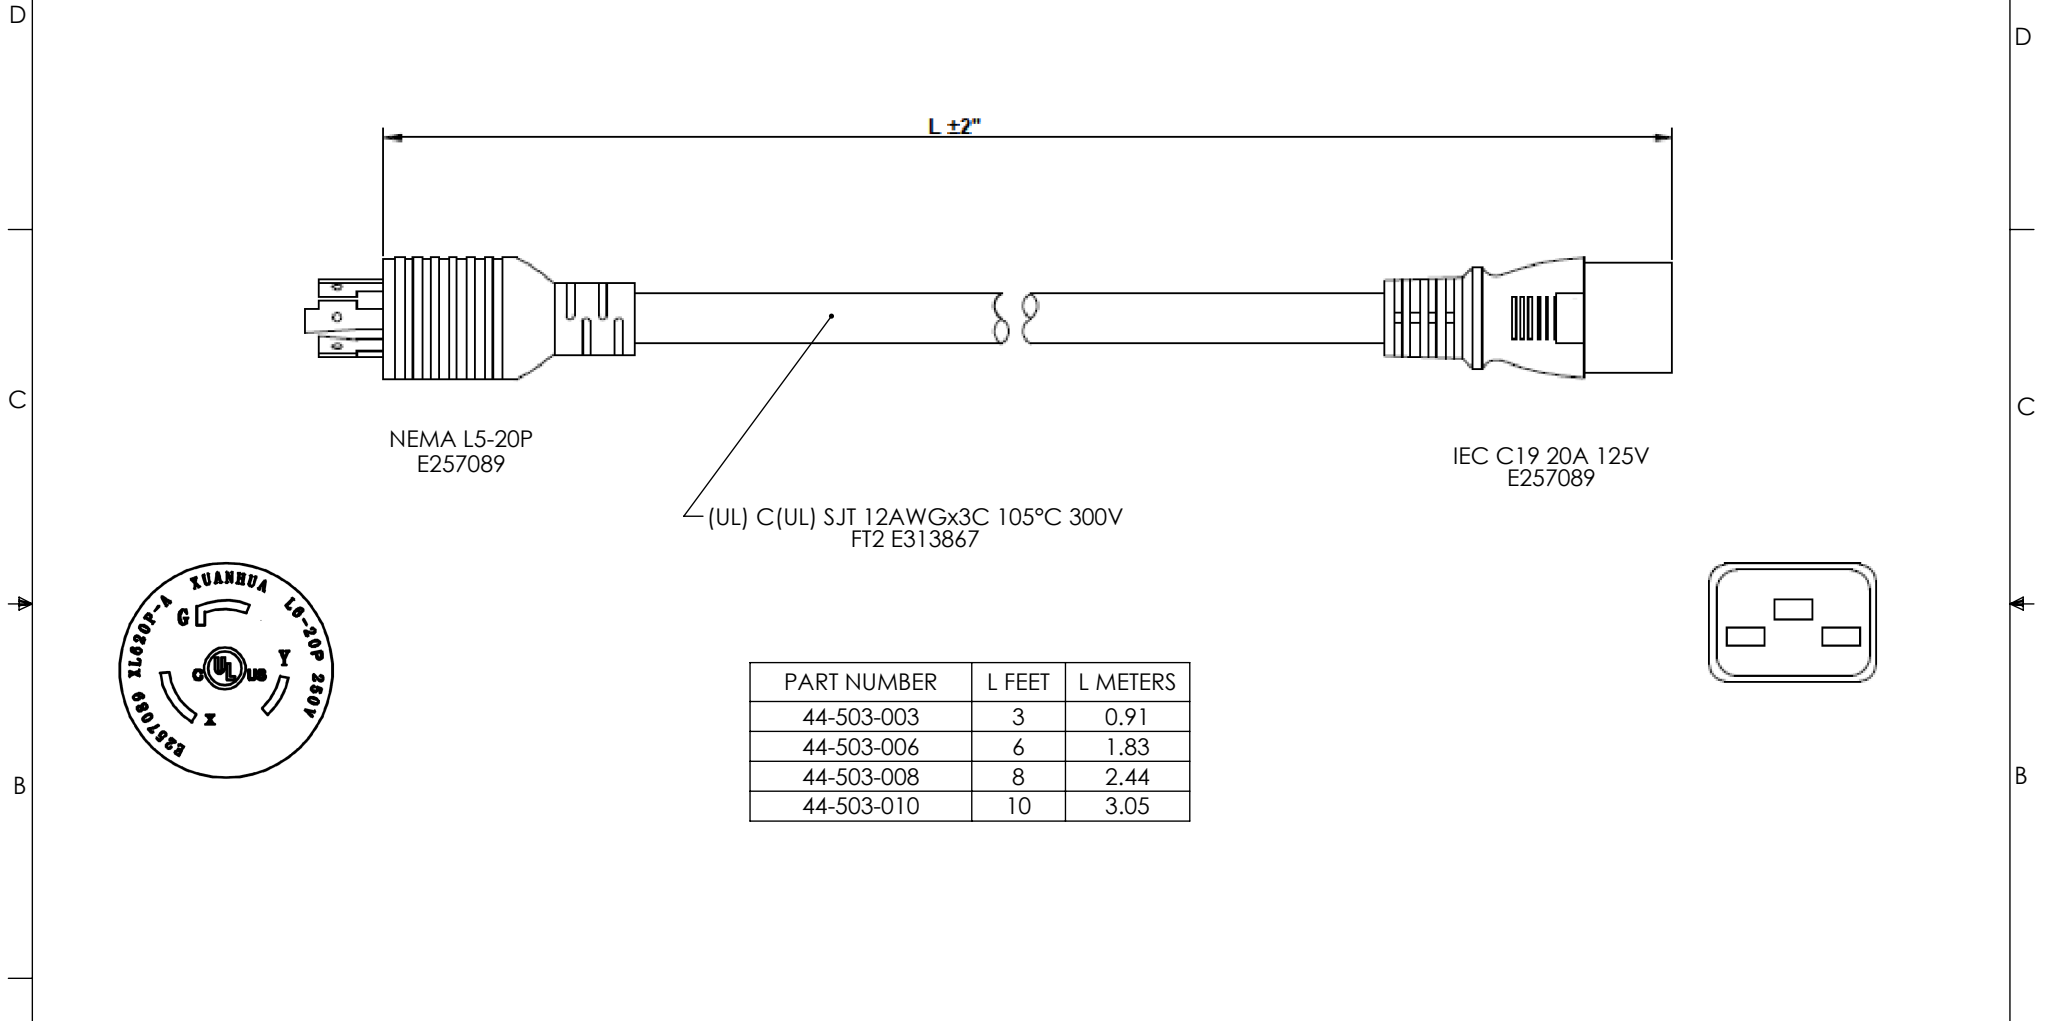

NEMA L5-20P
E257089

IEC C19 20A 125V
E257089

(UL) C(UL) SJT 12AWGx3C 105°C 300V
FT2 E313867

PART NUMBER	L FEET	L METERS
44-503-003	3	0.91
44-503-006	6	1.83
44-503-008	8	2.44
44-503-010	10	3.05

NOTES:

1. APPROVALS: UL, cUL.
2. RATING: 20A/125V.
3. COLOR CODING: BLACK, WHITE, GREEN.
4. CABLE ASSEMBLY SHALL BE INDIVIDUALLY PACKAGED IN ACCORDANCE WITH SPEC. PS-0031.

UNLESS OTHERWISE SPECIFIED, DIMENSIONS ARE IN INCHES [mm] OVERALL CABLE LENGTH TOLERANCE: ≤12 [305] = +1 [25] / -0 >12 [305] ≤60 [1524] = +2 [51] / -0 >60 [1524] ≤120 [3048] = +4 [102] / -0 >120 [3048] ≤300 [7620] = +6 [152] / -0 >300 [7620] = +5% / -0 ALL OTHER DIMENSIONAL TOLERANCES: .X = ± .2 [5] FRACTIONS ± 1/32 .XX = ± .02 [5] ANGLES ± 1° .XXX = ± .005 [1.3]	APPROVALS	DATE	 115 Chesterfield Industrial Blvd., Chesterfield, MO 63005 Phone: 1.888.519.9505 Fax: 1.888.519.9515		
	DRAWN BY DZINN	10/13/2020		CATEGORY POWER PRODUCTS	
CHECKED BY DFRISIELLO	10/13/2020	PRODUCT DESCRIPTION Nema L5-20P to C19 Power Cord, 20A, 125V			
APPROVED BY MBLACKWOOD	10/13/2020		CONFIGURATION DETAILS OF UNDIMENSIONED FEATURES MAY VARY		
THIRD-ANGLE PROJECTION 	COLOR VARIATIONS MAY OCCUR	SIZE A	CAGE CODE 3SVT8	ITEM NO. 44-503-XXX	REV. A
SCALE: NONE		CAD FILE: 44-503-XXX.SLDDRW		SHEET 1 OF 1	