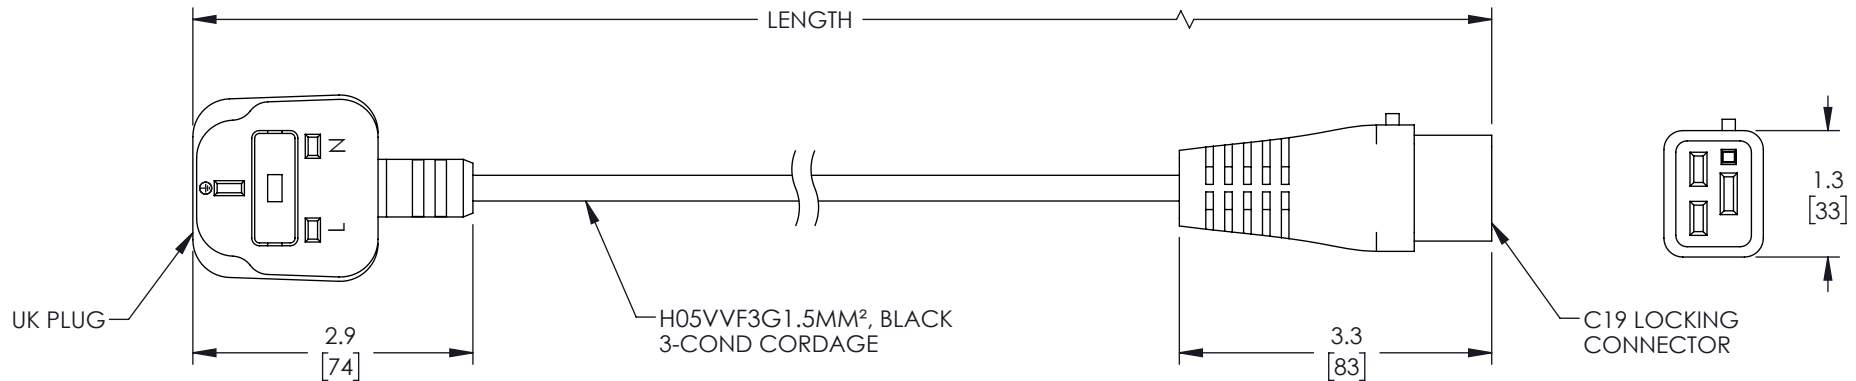

TABULATION BLOCK	
ITEM NO.	LENGTH ±.6 [15]
44-454-01M	39.4 [1000]
44-454-02M	78.7 [2000]

NOTES:

1. PLUG: TYPE BS1363 (13A FUSE), BLACK
2. CONNECTOR: EN60320 C19 LOCKING, BLACK
3. CORDAGE: H05VV3G1.5MM², BLACK
COLOR CODING OF CONDUCTORS: BLUE, BROWN, GREEN/YELLOW
APPROVALS: BSI, ENEC
RATING: 13A/250V
4. OPTIONAL LABELS MAY INCLUDE UL, CURRENT AND/OR WARNING.
5. CABLE ASSEMBLIES SHALL BE INDIVIDUALLY PACKAGED.

UNLESS OTHERWISE SPECIFIED, DIMENSIONS ARE IN INCHES [mm] OVERALL CABLE LENGTH TOLERANCE: ≤12 [305] = +1 [25] / -0 >12 [305] ≤60 [1524] = +2 [51] / -0 >60 [1524] ≤120 [3048] = +4 [102] / -0 >120 [3048] ≤300 [7620] = +6 [152] / -0 >300 [7620] = +5% / -0 ALL OTHER DIMENSIONAL TOLERANCES: .X = ±.2 [5] FRACTIONS ± 1/32 .XX = ±.02 [.5] ANGLES ± 1° .XXX = ±.005 [.13]	APPROVALS DRAWN BY VTHANGARAJ CHECKED BY DGUST APPROVED BY GUTTADAURO	DATE 08/26/22 08/26/22 08/26/22	 115 Chesterfield Industrial Blvd., Chesterfield, MO 63005 Phone: 1.888.519.9505 Fax: 1.888.519.9515		
	CONFIGURATION DETAILS OF UNDIMENSIONED FEATURES MAY VARY COLOR VARIATIONS MAY OCCUR	CATEGORY POWER PRODUCTS PRODUCT DESCRIPTION IEC LOCK C19 TO UK PLUG, 13A, 250V		SIZE A SCALE: NONE	CAGE CODE 3SVT8 CAD FILE: 44-454.SLDDRW