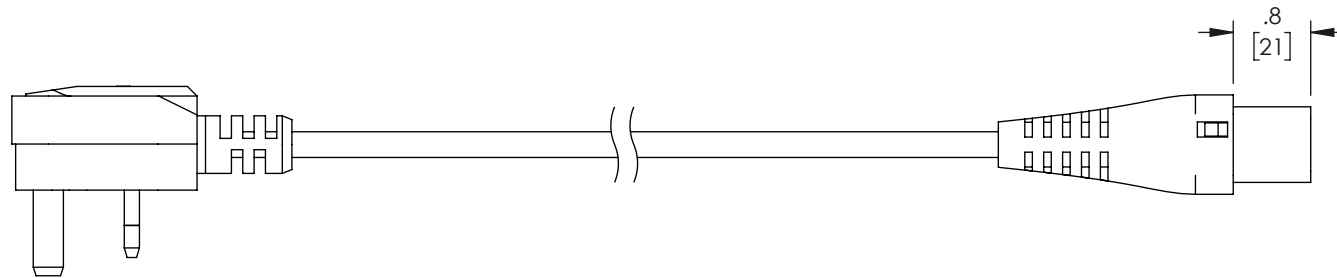

TABULATION BLOCK	
ITEM NO.	LENGTH ±.6 [15]
44-454-01M	39.4 [1000]
44-454-02M	78.7 [2000]

NOTES:

1. PLUG: TYPE BS1363 (13A FUSE), BLACK
2. CONNECTOR: EN60320 C19 LOCKING, BLACK
3. CORDAGE: H05VV3G1.5MM², BLACK
COLOR CODING OF CONDUCTORS: BLUE, BROWN, GREEN/YELLOW
APPROVALS: BSI, ENEC
RATING: 13A/250V
4. OPTIONAL LABELS MAY INCLUDE UL, CURRENT AND/OR WARNING.
5. CABLE ASSEMBLIES SHALL BE INDIVIDUALLY PACKAGED.

UNLESS OTHERWISE SPECIFIED, DIMENSIONS ARE IN INCHES [mm] OVERALL CABLE LENGTH TOLERANCE: ≤12 [305] = +1 [25] / -0 >12 [305] ≤60 [1524] = +2 [51] / -0 >60 [1524] ≤120 [3048] = +4 [102] / -0 >120 [3048] ≤300 [7620] = +6 [152] / -0 >300 [7620] = +5% / -0 ALL OTHER DIMENSIONAL TOLERANCES: .X = ±.2 [5] FRACTIONS ± 1/32 .XX = ±.02 [.5] ANGLES ± 1° .XXX = ±.005 [.13]	APPROVALS DRAWN BY VTHANGARAJ CHECKED BY DGUST APPROVED BY GUTTADAURO	DATE 08/26/22 08/26/22 08/26/22	 115 Chesterfield Industrial Blvd., Chesterfield, MO 63005 Phone: 1.888.519.9505 Fax: 1.888.519.9515		
	CONFIGURATION DETAILS OF UNDIMENSIONED FEATURES MAY VARY COLOR VARIATIONS MAY OCCUR	CATEGORY POWER PRODUCTS PRODUCT DESCRIPTION IEC LOCK C19 TO UK PLUG, 13A, 250V		SIZE A SCALE: NONE	CAGE CODE 3SVT8 CAD FILE: 44-454.SLDDRW