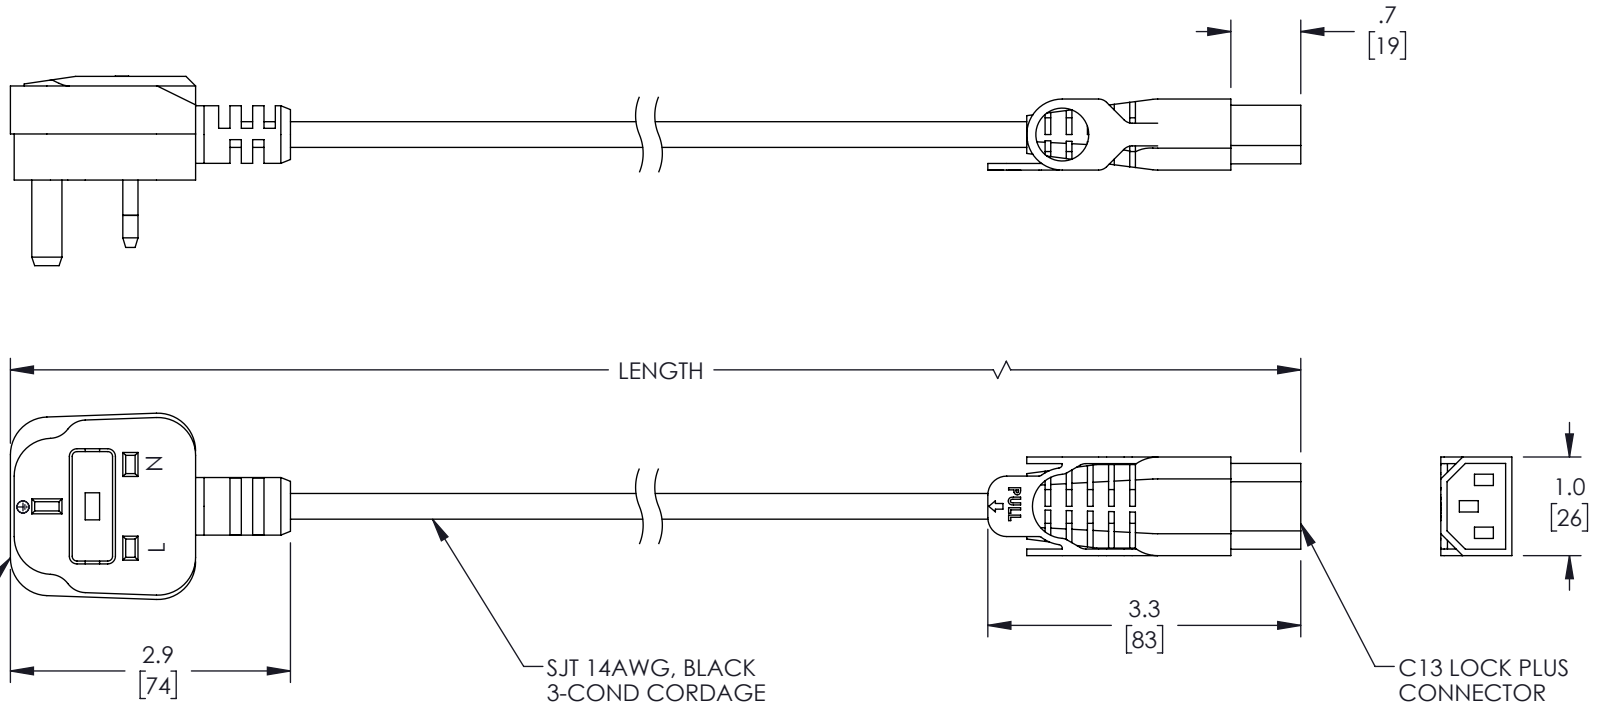

NOTES:

1. PLUG: TYPE BS1363 (10A FUSE), BLACK
2. CONNECTOR: EN60320 C13 LOCK PLUS, BLACK
3. CORDAGE: H05VVVF3G1.0MM², BLACK
COLOR CODING: BLUE, BROWN, GREEN/YELLOW
APPROVALS: BSI, ENEC
RATING: 10A/250V
4. OPTIONAL LABELS MAY INCLUDE UL, CURRENT AND/OR WARNING.
5. CABLE ASSEMBLIES SHALL BE INDIVIDUALLY PACKAGED.

TABULATION BLOCK	
ITEM NO.	LENGTH ±.6 [15]
44-453-01M	39.4 [1000]
44-453-02M	78.7 [2000]

UNLESS OTHERWISE SPECIFIED, DIMENSIONS ARE IN INCHES [mm] OVERALL CABLE LENGTH TOLERANCE: ≤12 [305] = +1 [25] / -0 >12 [305] ≤60 [1524] = +2 [51] / -0 >60 [1524] ≤120 [3048] = +4 [102] / -0 >120 [3048] ≤300 [7620] = +6 [152] / -0 >300 [7620] = +5% / -0 ALL OTHER DIMENSIONAL TOLERANCES: .X = ±.2 [5] FRACTIONS ± 1/32 .XX = ±.02 [5] ANGLES ± 1° .XXX = ±.005 [13]	APPROVALS	DATE	 115 Chesterfield Industrial Blvd., Chesterfield, MO 63005 Phone: 1.888.519.9505 Fax: 1.888.519.9515
	DRAWN BY VTHANGARAJ CHECKED BY DGUST APPROVED BY GUTTADAURO	08/26/22 08/26/22 08/26/22	
THIRD-ANGLE PROJECTION 	CONFIGURATION DETAILS OF UNDIMENSIONED FEATURES MAY VARY COLOR VARIATIONS MAY OCCUR	PRODUCT DESCRIPTION IEC LOCK C13+ TO UK PLUG, 10 A, 250 V	SCALE: NONE CAD FILE: 44-453.SLDDRW
SIZE A CAGE CODE 3SVT8 ITEM NO. 44-453 REV. A		SHEET 1 OF 1	