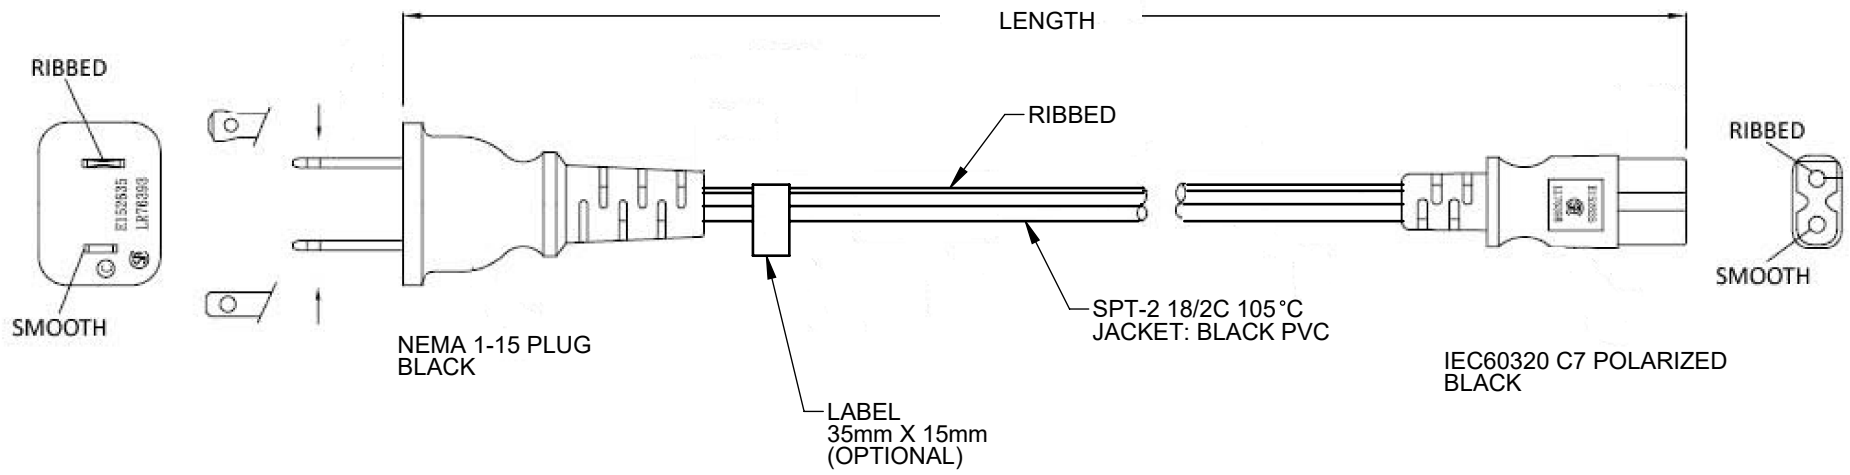

THE INFORMATION CONTAINED IN THIS DRAWING IS THE SOLE PROPERTY OF SHOW ME CABLES, INC. ANY REPRODUCTION IN PART OR WHOLE WITHOUT THE WRITTEN PERMISSION OF SHOW ME CABLES, INC. IS PROHIBITED.

REVISIONS			
REV	DESCRIPTION	DATE	APPROVED
B	ECN 12015: UPDATE AMPERAGE, LABELS	8/15/2022	DGUST

ITEM NUMBER	LENGTH	
	FEET	METERS
44-111-006	6	1.83
44-111-015	15	4.57

- NOTES:
1. APPROVALS: UL, CSA
 2. RATING: 7A/125V
 3. CABLE ASSEMBLY SHALL BE INDIVIDUALLY PACKAGED.

UNLESS OTHERWISE SPECIFIED, DIMENSIONS ARE IN INCHES [mm] OVERALL CABLE LENGTH TOLERANCE: ≤12 [305] = +1 [25] / -0 >12 [305] ≤60 [1524] = +2 [51] / -0 >60 [1524] ≤120 [3048] = +4 [102] / -0 >120 [3048] ≤300 [7620] = +6 [152] / -0 >300 [7620] = +5% / -0 ALL OTHER DIMENSIONAL TOLERANCES: .X = ± .2 [5] FRACTIONS ± 1/32 .XX = ± .02 [.5] ANGLES ± 1° .XXX = ± .005 [.13]	APPROVALS	DATE	 115 Chesterfield Industrial Blvd., Chesterfield, MO 63005 Phone: 1.888.519.9505 Fax: 1.888.519.9515
	DRAWN BY DMAY	8/15/2022	
THIRD-ANGLE PROJECTION 	CHECKED BY HBAKKE	8/15/2022	PRODUCT DESCRIPTION NEMA PLUG TO IEC60320 C7 POLARIZED, POWER CORD, 7A
APPROVED BY DGUST	8/15/2022	CONFIGURATION DETAILS OF UNDIMENSIONED FEATURES MAY VARY	SIZE A
COLOR VARIATIONS MAY OCCUR	CAGE CODE 3SVT8	ITEM NO. 44-111-XXX	REV. B
SCALE: NONE		CAD FILE: 44-111-XXX.SLDDRW	SHEET 1 OF 1