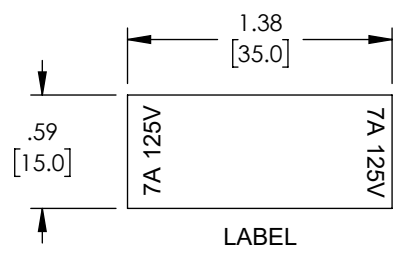

ITEM NUMBER	LENGTH	
	FEET	METERS
44-111-006	6	1.83
44-111-015	15	4.57

- NOTES:
1. APPROVALS: UL, CSA
 2. RATING: 7A/125V
 3. CABLE ASSEMBLY SHALL BE INDIVIDUALLY PACKAGED.

UNLESS OTHERWISE SPECIFIED, DIMENSIONS ARE IN INCHES [mm] OVERALL CABLE LENGTH TOLERANCE: ≤12 [305] = +1 [25] / -0 >12 [305] ≤60 [1524] = +2 [51] / -0 >60 [1524] ≤120 [3048] = +4 [102] / -0 >120 [3048] ≤300 [7620] = +6 [152] / -0 >300 [7620] = +5% / -0 ALL OTHER DIMENSIONAL TOLERANCES: .X = ± .2 [5] FRACTIONS ± 1/32 .XX = ± .02 [.5] ANGLES ± 1° .XXX = ± .005 [.13]	APPROVALS	DATE	 115 Chesterfield Industrial Blvd., Chesterfield, MO 63005 Phone: 1.888.519.9505 Fax: 1.888.519.9515
	DRAWN BY DMAY	8/15/2022	
THIRD-ANGLE PROJECTION 	CHECKED BY HBAKKE	8/15/2022	PRODUCT DESCRIPTION NEMA PLUG TO IEC60320 C7 POLARIZED, POWER CORD, 7A
APPROVED BY DGUST	8/15/2022	CONFIGURATION DETAILS OF UNDIMENSIONED FEATURES MAY VARY	SIZE A
COLOR VARIATIONS MAY OCCUR	CAGE CODE 3SVT8	ITEM NO. 44-111-XXX	REV. B
SCALE: NONE		CAD FILE: 44-111-XXX.SLDDRW	SHEET 1 OF 1