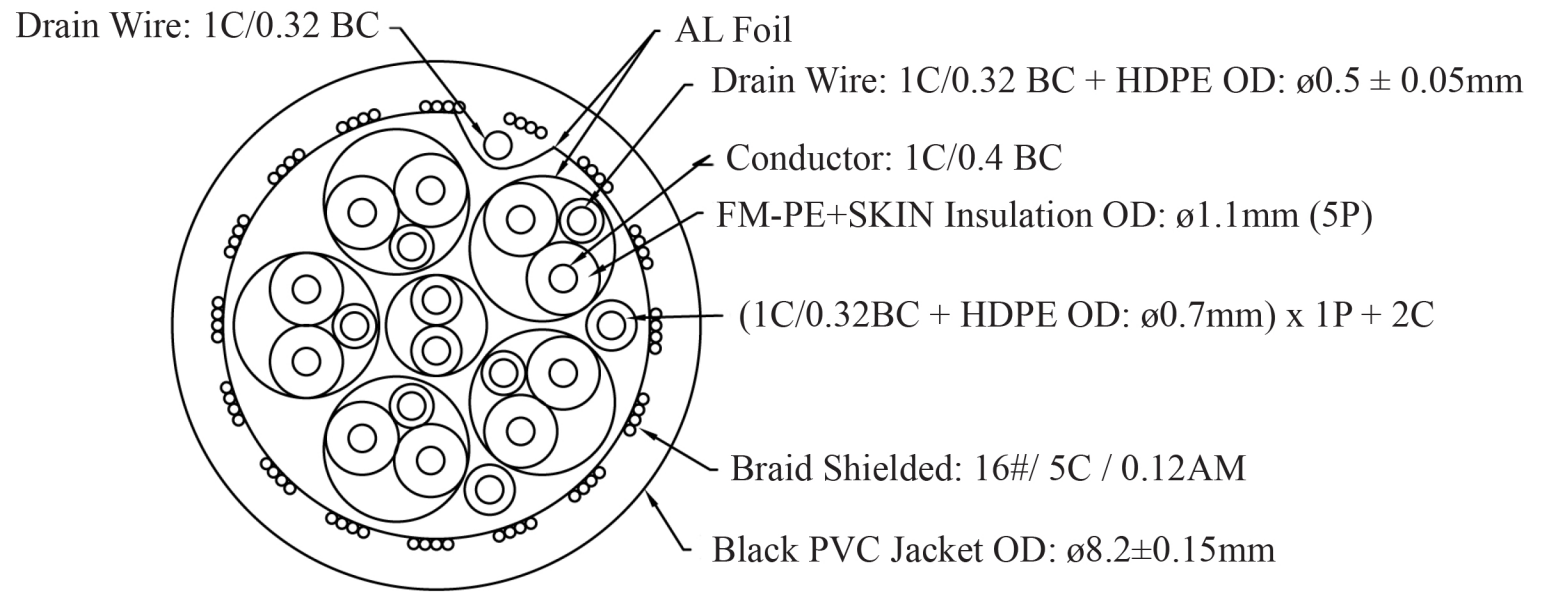

Cable Marking:
HIGH SPEED HDMI® CABLE WITH ETHERNET

HDMI PCB

Part #	41-151-XXX	Part #	Cable Length
Title	Active Long Distance High Speed HDMI Cable with Equalizer- 26 AWG	HDMI-E-MM-75	75ft
		HDMI-E-MM-100	100ft
		HDMI-E-MM-120	120ft