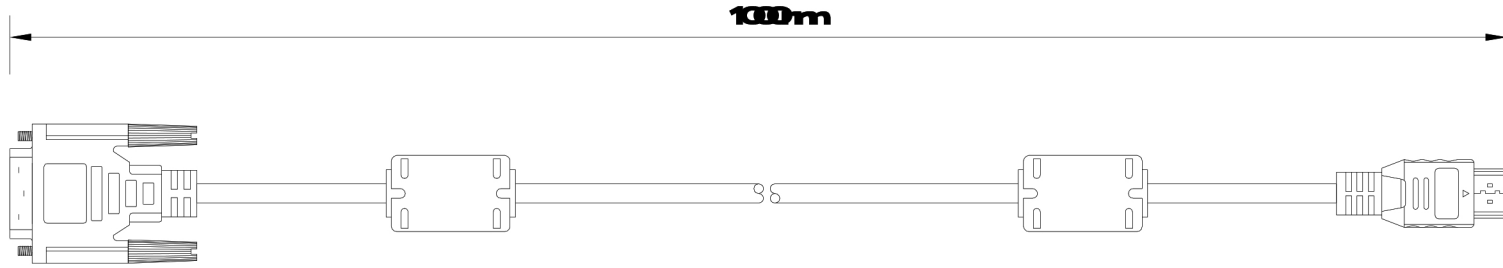

ROHS

Tolerance × × . ± × . ± . × ± Angle: × ° ±	Approve:	 cables & connectors since 1995	
	Check:		
	Draw:		
	Unit : mm	Product Type	40-420-001
Date : 23/4/2018	Scale: 1:1	Sheet: 1/1	Rev: 1
 	Description	3.2 Ft (1 Meter) HDMI to DVI	