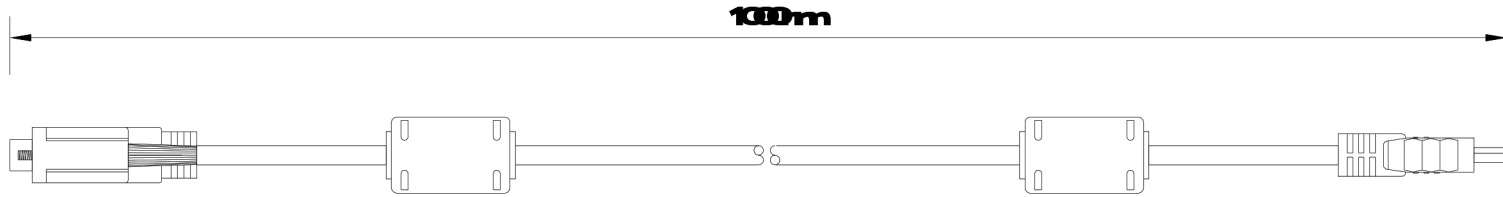

ROHS

Tolerance × × . ± × . ± . × ± Angle: × ° ±	Approve:	 cables & connectors since 1995	
	Check:		
	Draw:		
	Unit : mm	Product Type	40-420-001
Date : 23/4/2018	Scale: 1:1	Sheet: 1/1	Rev: 1
 	Description	3.2 Ft (1 Meter) HDMI to DVI	